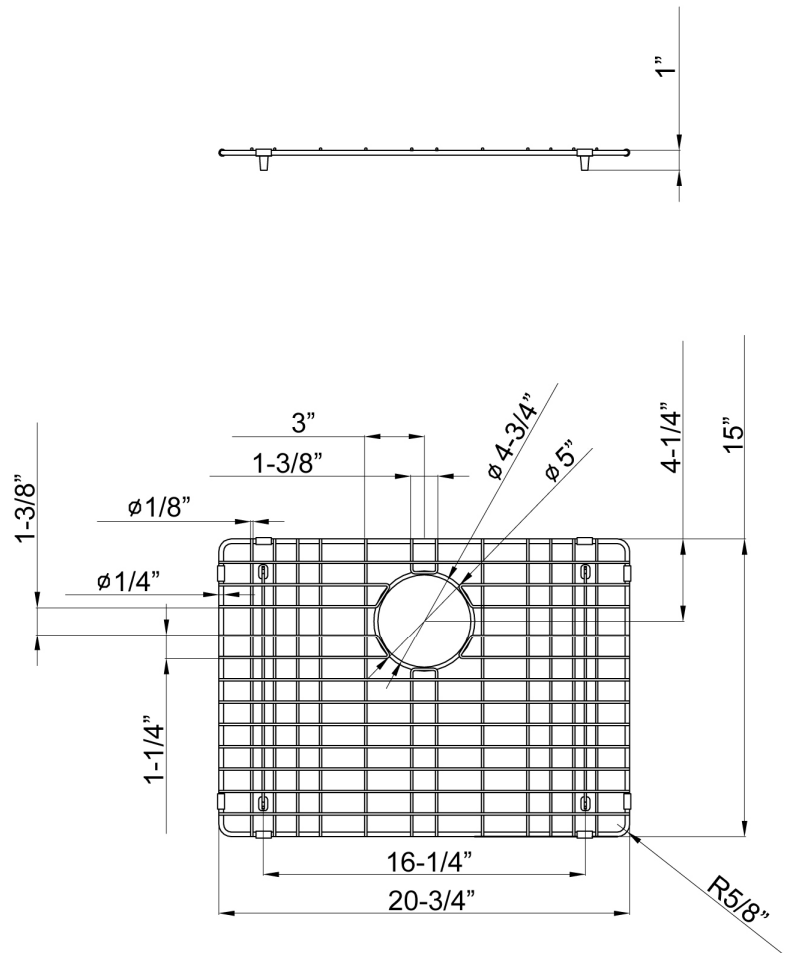

FS24 WIRE GRID

Cat. No.
FS24 WIREGRID

W: 20-³/₄"
D: 15"
H: 1"

Drain Hole : 4-³/₄"

Features:

- ▶ Fits bottom of FS24 farmer sink
- ▶ Rubber Feet Covers Included

Finish:

SS Stainless Steel

Dimensions and specifications subject to change without notice.

09/10/2018

P 847-244-1234

www.barclayproducts.com