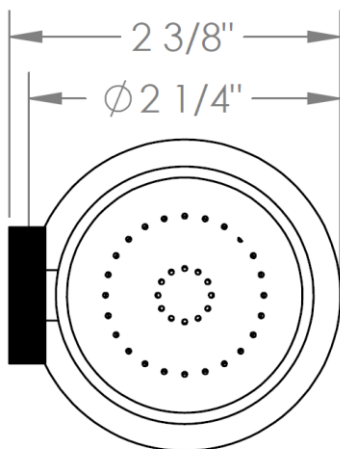

SS-BS2002

Body Spray with Volume Control and Ridged Face
Supply Connection: 1/2" NPT Female

Meets the applicable requirements of ASME A112.18.1-2005/CSA B125.1-05, entitled "Plumbing Supply Fittings"

WATERMARK DESIGNS 4/18/2019