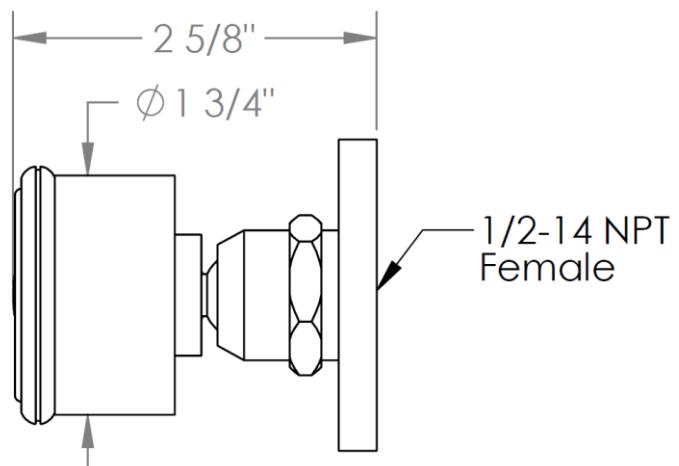

SS-BS2002

Body Spray with Volume Control and Ridged Face
Supply Connection: 1/2" NPT Female

Meets the applicable requirements of ASME A112.18.1-2005/CSA B125.1-05, entitled "Plumbing Supply Fittings"

WATERMARK DESIGNS 4/18/2019