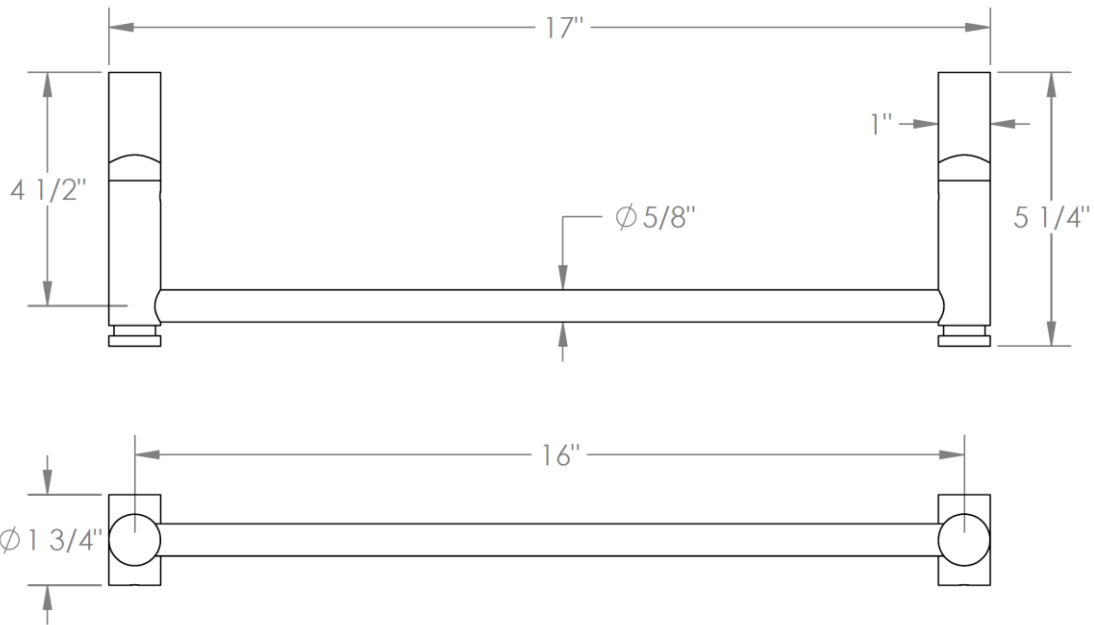

CON-LFT-0.1

16" Towel Bar for Console Legs
Loft 2.0 Collection

WATERMARK DESIGNS 2/4/2019