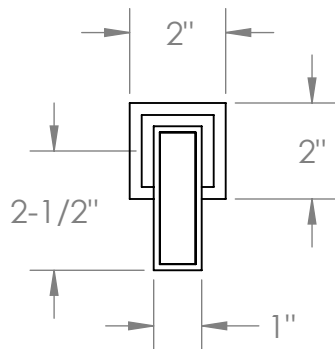

97-5-J5

Wall Mounted 3 Hole Bath Set

For use with SS-506 or SS-THV2.2-26C Concealed Rough

Note: Some building codes require remote pressure balance valves for anti-scald.

1/2"-14 NPT FEMALE

Meets the applicable requirements of ASME A112.18.1-2005/CSA B125.1-05, entitled "Plumbing Supply Fittings"