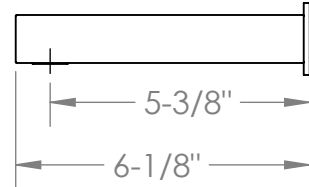

97-5-J5

Wall Mounted 3 Hole Bath Set

For use with SS-506 or SS-THV2.2-26C Concealed Rough

Note: Some building codes require remote pressure balance valves for anti-scald.

1/2"-14 NPT FEMALE

Meets the applicable requirements of ASME A112.18.1-2005/CSA B125.1-05, entitled "Plumbing Supply Fittings"