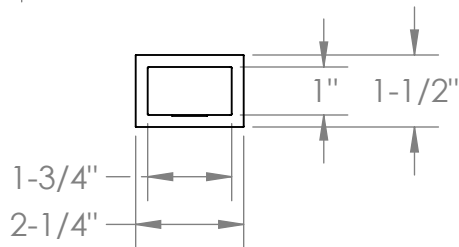

97-5-J5

Wall Mounted 3 Hole Bath Set

For use with SS-506 or SS-THV2.2-26C Concealed Rough

Note: Some building codes require remote pressure balance valves for anti-scald.

1/2"-14 NPT FEMALE

Meets the applicable requirements of ASME A112.18.1-2005/CSA B125.1-05, entitled "Plumbing Supply Fittings"