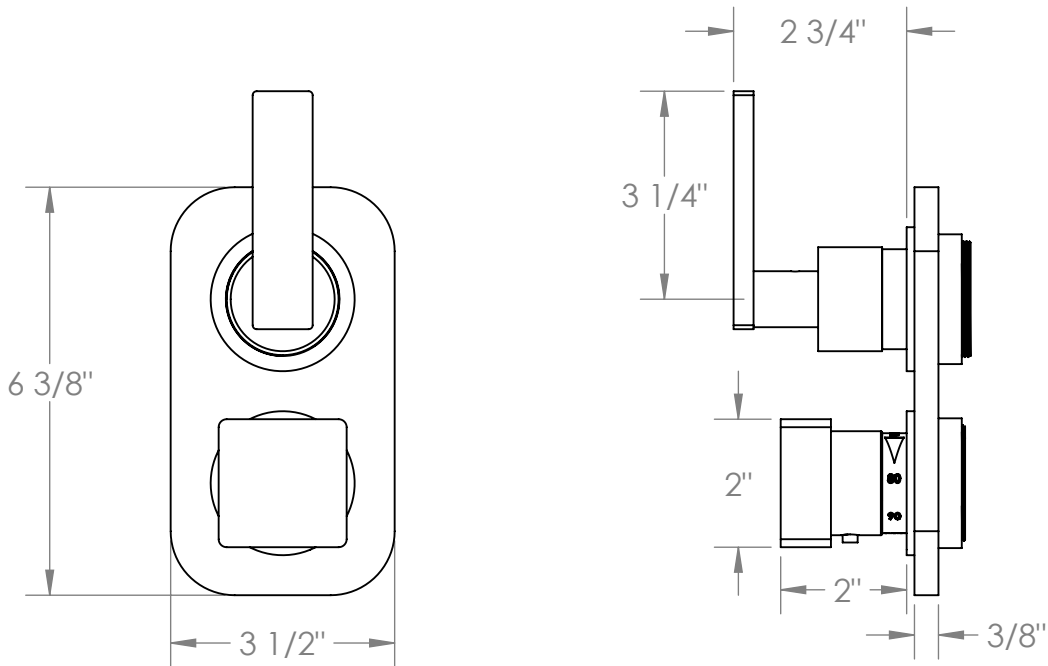

70-T25-RNK8

Wall Mounted Thermostatic Shower Trim with Built-In Control
For use with SS-TH60 or SS-TH70 concealed rough

Meets the applicable requirements of ASME A112.18.1-2005/CSA B125.1-05, entitled "Plumbing Supply Fittings"