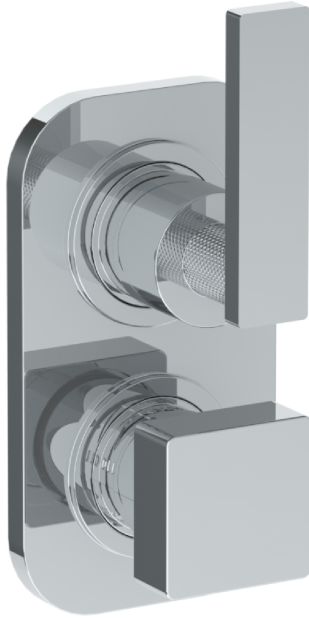

70-T25-RNK8

Wall Mounted Thermostatic Shower Trim with Built-In Control
For use with SS-TH60 or SS-TH70 concealed rough

Meets the applicable requirements of ASME A112.18.1-2005/CSA B125.1-05, entitled "Plumbing Supply Fittings"