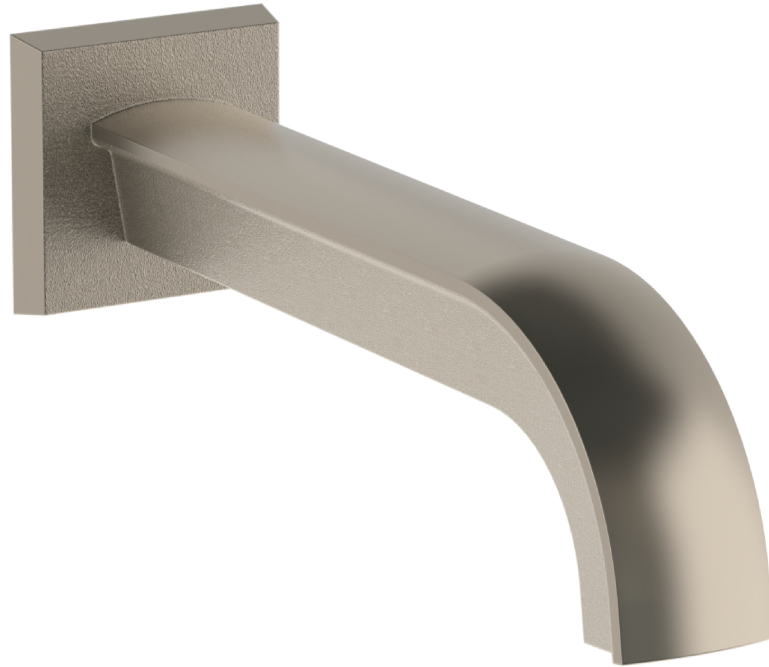

# 64-WBS

## Wall Mounted Tub Spout

Meets the applicable requirements of ASME A112.18.1-2005/CSA B125.1-05, entitled "Plumbing Supply Fittings"