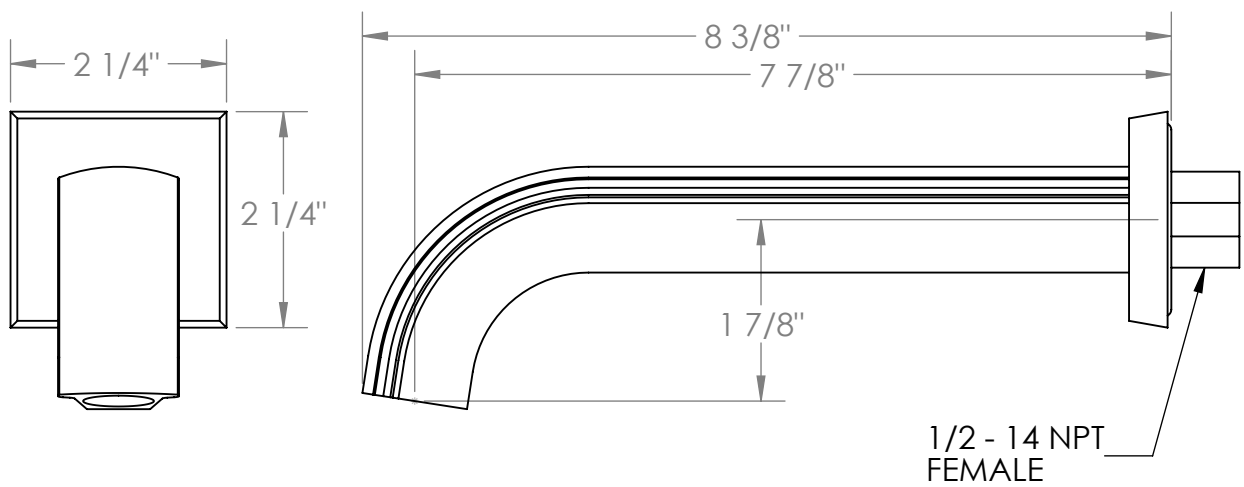

## Wall Mounted Tub Spout

Meets the applicable requirements of ASME A112.18.1-2005/CSA B125.1-05, entitled "Plumbing Supply Fittings"