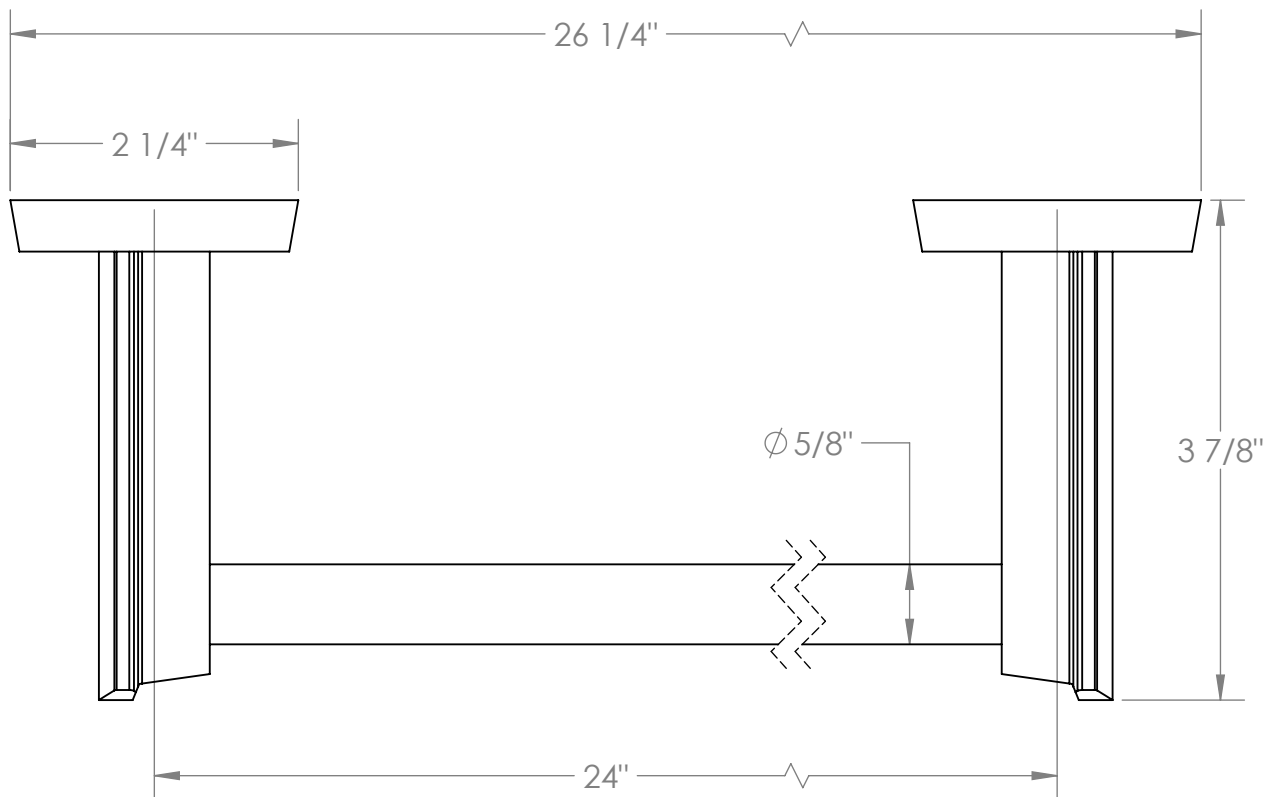

64-0.1A

24" Towel Bar

Meets the applicable requirements of ASME A112.18.1-2005/CSA B125.1-05, entitled "Plumbing Supply Fittings"