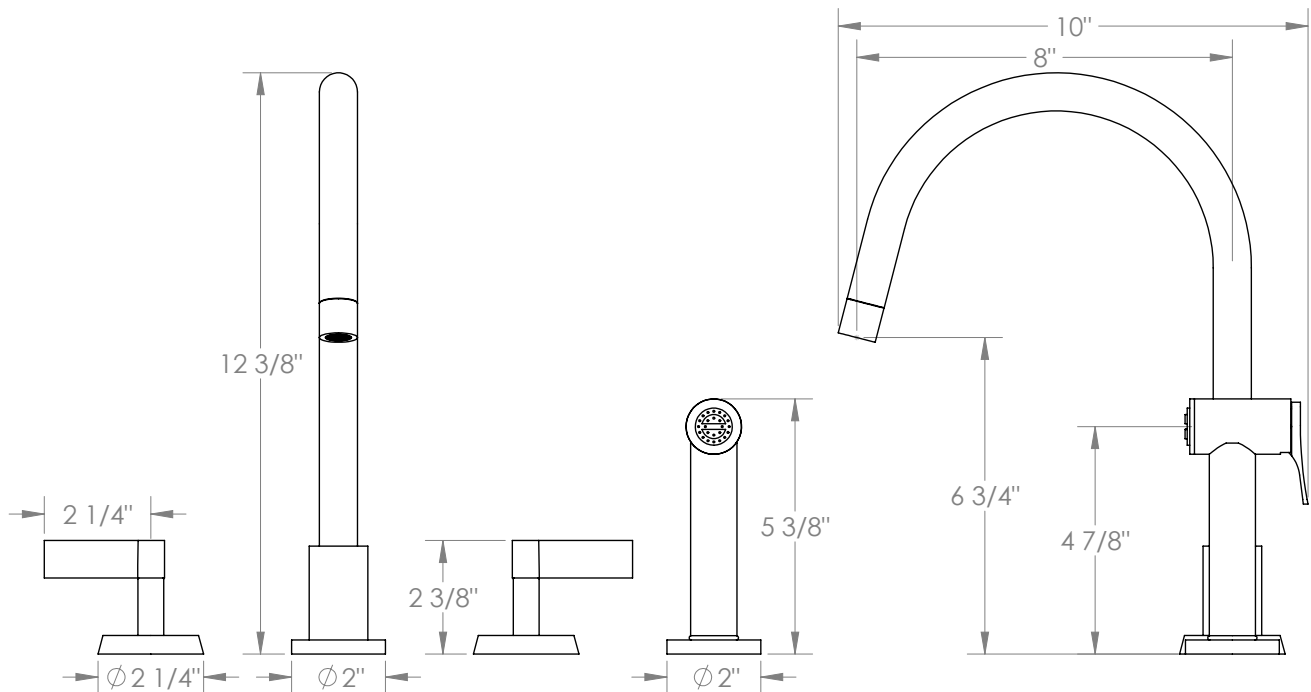

WATERMARK

BROOKLYN, NEW YORK

Blue
37-7.1G-BL2

Deck Mounted, Two Handle, Gooseneck Faucet
with Side Spray

- Side Spray Hose Length: 50" (Final Length May Vary)
- Fits Deck Up To 1-3/4" Thick
- Recommended Mounting Hole: 1-3/8"
- All Lead-Free Brass Construction
- Flow Rate: 1.75 GPM
- 1/4 Turn Ceramic Cartridge
- 360° Rotating Spout
- Professional Installation Required

Available in all finishes shown on the [Watermark Designs website](#)

Meets the applicable requirements of ASME A112.18.1-2005/CSA B125.1-05, entitled "Plumbing Supply Fittings".

Watermark Designs reserves the right to make revisions without notice to produce specifications. All product dimensions are nominal.