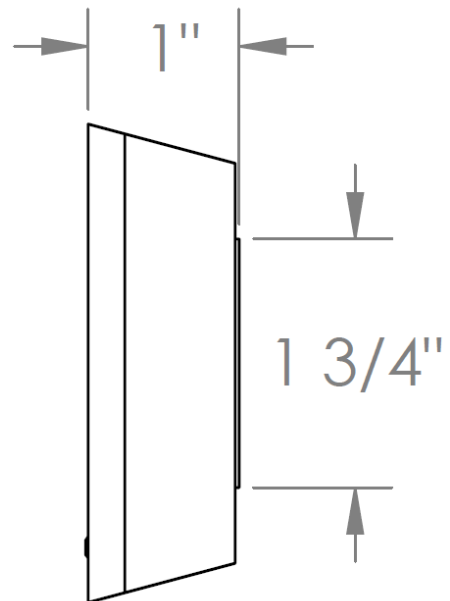

36-WTR-BL1

Wall Mounted Single-Valve Shower Trim

For use with SS-TS200-C, SS-TS200-H, SS-TS150-C, SS-TS150-H,
SS-WD2, SS-WD3, SS-VCWD2 or SS-VCWD3 concealed rough

WATERMARK DESIGNS 8/21/2018