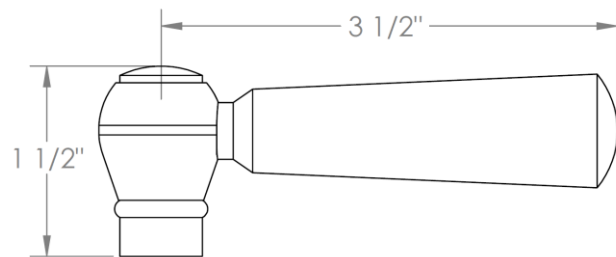

HANDLE TRIM OPTIONS

AX – LOS ANGELES

SW – SAN FRANCISCO

WW – BOSTON

Y2 – WILLIAMS