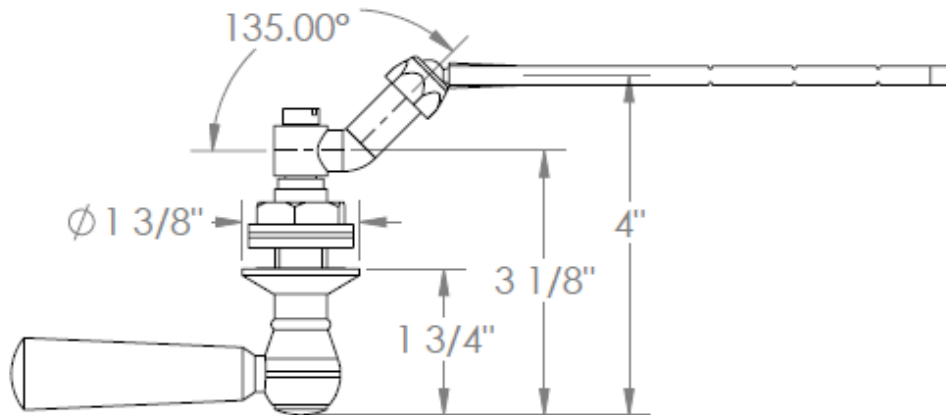

313-0.11-__

Tank Lever - Front, Side or Angle Mount

Note: Watermark cannot guarantee fit with any specific tank. Please check dimensions for compatibility

HANDLE TRIM OPTIONS

AX – LOS ANGELES

SW – SAN FRANCISCO