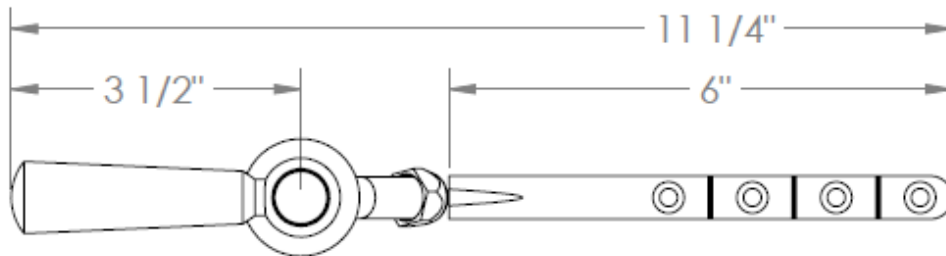

313-0.11-__

Tank Lever - Front, Side or Angle Mount

Note: Watermark cannot guarantee fit with any specific tank. Please check dimensions for compatibility

HANDLE TRIM OPTIONS

AX – LOS ANGELES

SW – SAN FRANCISCO