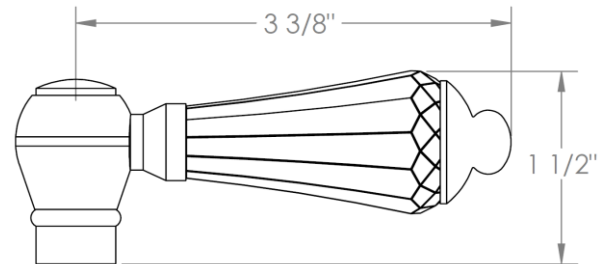

313-0.11-__

Tank Lever - Front, Side or Angle Mount

Note: Watermark cannot guarantee fit with any specific tank. Please check dimensions for compatibility

HANDLE TRIM OPTIONS

AX – LOS ANGELES

SW – SAN FRANCISCO