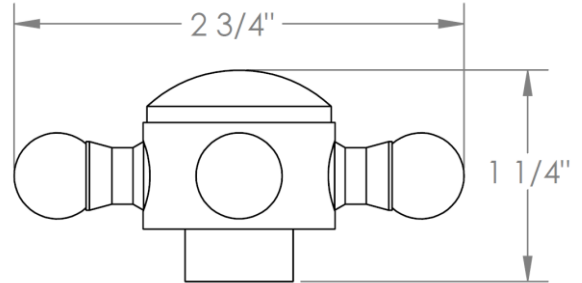

313-0.11-__

Tank Lever - Front, Side or Angle Mount

Note: Watermark cannot guarantee fit with any specific tank. Please check dimensions for compatibility

HANDLE TRIM OPTIONS

AX – LOS ANGELES

SW – SAN FRANCISCO