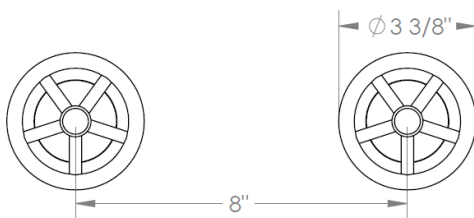

31-5-BK

Trim For Wall Mounted Tub Set
For use with SS-506 in wall valve

Meets the applicable requirements of ASME A112.18.1-2005/CSA B125.1-05, entitled "Plumbing Supply Fittings"

WATERMARK DESIGNS 11/21/2016