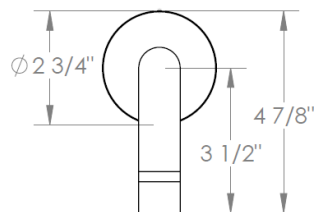

31-5-BK

Trim For Wall Mounted Tub Set
For use with SS-506 in wall valve

Meets the applicable requirements of ASME A112.18.1-2005/CSA B125.1-05, entitled "Plumbing Supply Fittings"

WATERMARK DESIGNS 11/21/2016