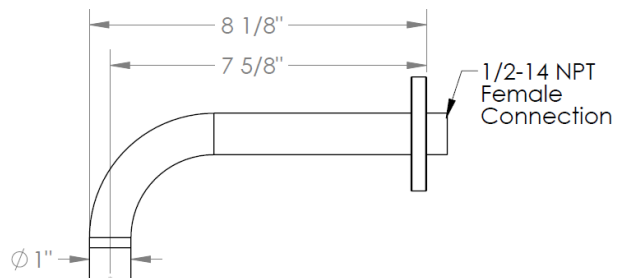

31-5-BK

Trim For Wall Mounted Tub Set
For use with SS-506 in wall valve

Meets the applicable requirements of ASME A112.18.1-2005/CSA B125.1-05, entitled "Plumbing Supply Fittings"

WATERMARK DESIGNS 11/21/2016