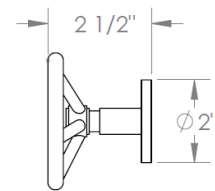

31-5-BK

Trim For Wall Mounted Tub Set
For use with SS-506 in wall valve

Meets the applicable requirements of ASME A112.18.1-2005/CSA B125.1-05, entitled "Plumbing Supply Fittings"

WATERMARK DESIGNS 11/21/2016