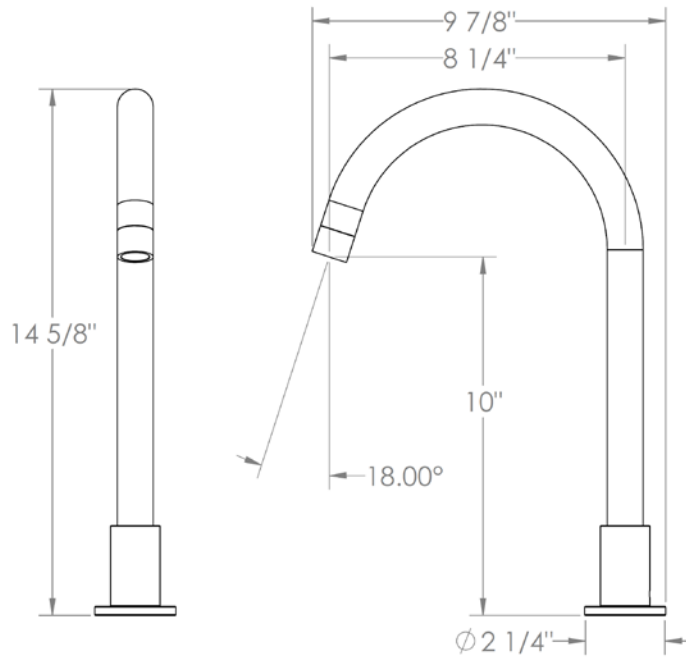

**27-DS**

**Deck Mounted Bath Spout**

Meets the applicable requirements of ASME A112.18.1-2005/CSA B125.1-05, entitled "Plumbing Supply Fittings"

**WATERMARK DESIGNS 4/20/2018**

350 Dewitt Ave Brooklyn NY 11207 USA T 718 257 2800 F 718 257 2144 info@watermark-designs.com