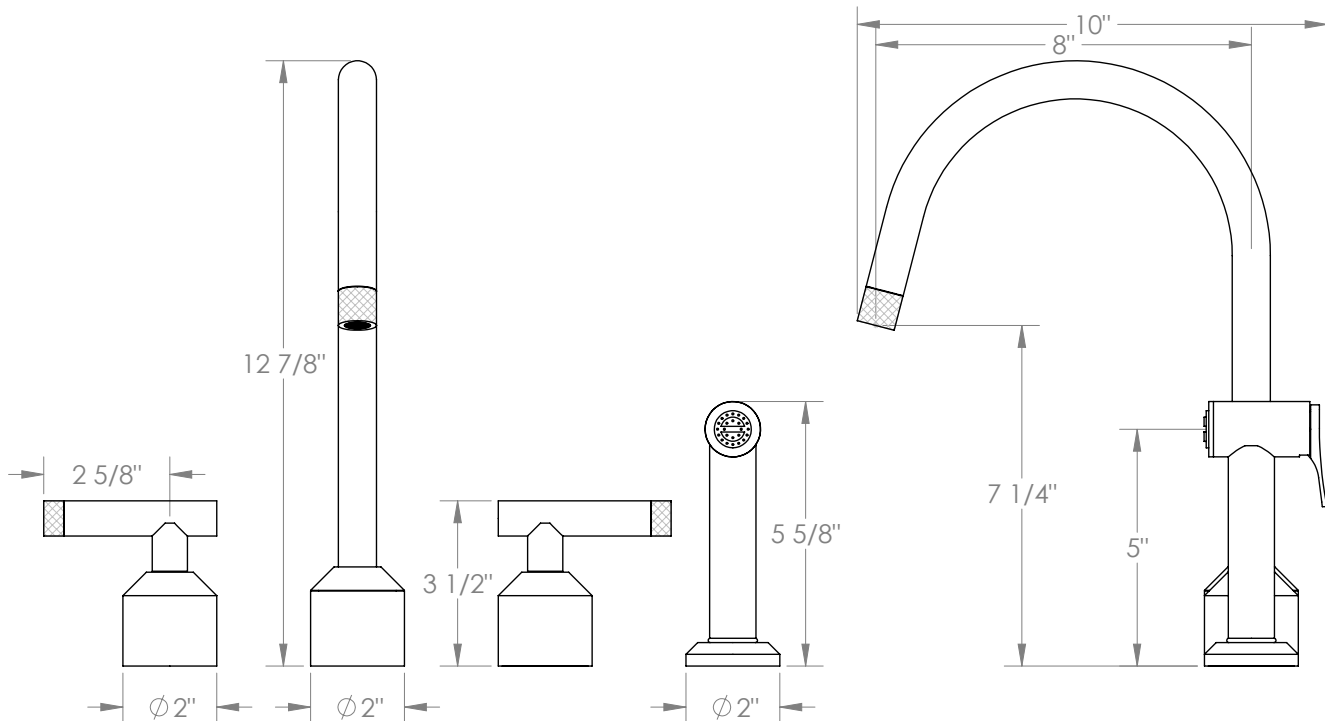

WATERMARK

BROOKLYN, NEW YORK

Urbane 25-7.1G-IN14

Deck Mounted, Two Handle, Gooseneck Faucet
with Side Spray

- Side Spray Hose Length: 50" (Final Length May Vary)
- Fits Deck Up To 1-3/4" Thick
- Recommended Mounting Hole: 1-3/8"
- All Lead-Free Brass Construction
- Flow Rate: 1.75 GPM
- 1/4 Turn Ceramic Cartridge
- 360° Rotating Spout
- Professional Installation Required

Available in all finishes shown on the [Watermark Designs website](#)

Meets the applicable requirements of ASME A112.18.1-2005/CSA B125.1-05, entitled "Plumbing Supply Fittings".

Watermark Designs reserves the right to make revisions without notice to produce specifications. All product dimensions are nominal.