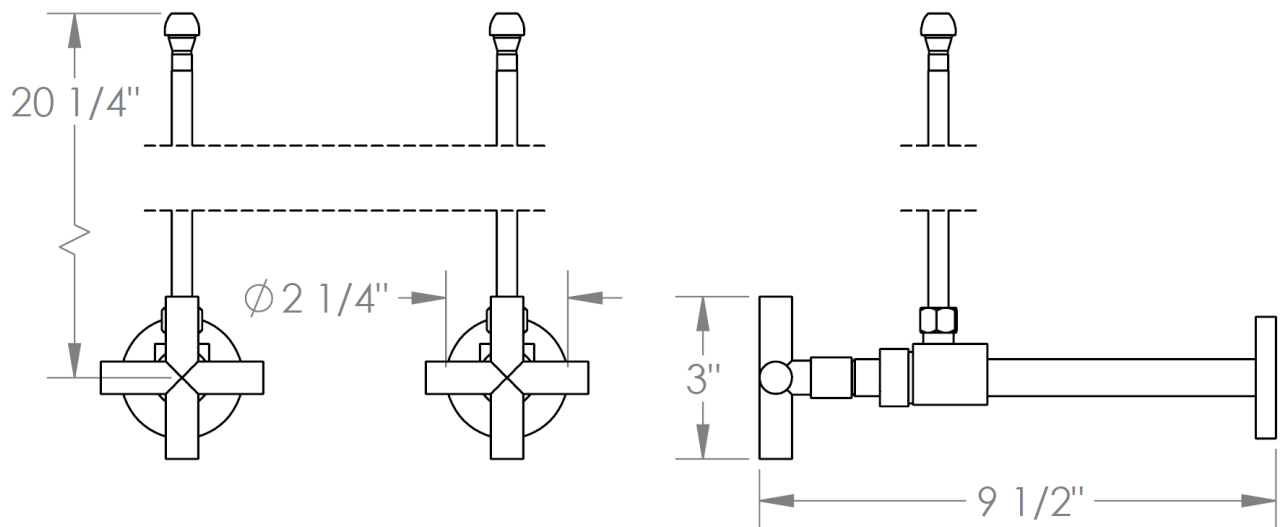

23-MAS3-L9

Lavatory Angle Stop Kit

1/2" Sweat x 3/8" OD Compression

WATERMARK DESIGNS 1/29/2019

350 Dewitt Ave Brooklyn NY 11207 USA T 718 257 2800 F 718 257 2144 info@watermark-designs.com