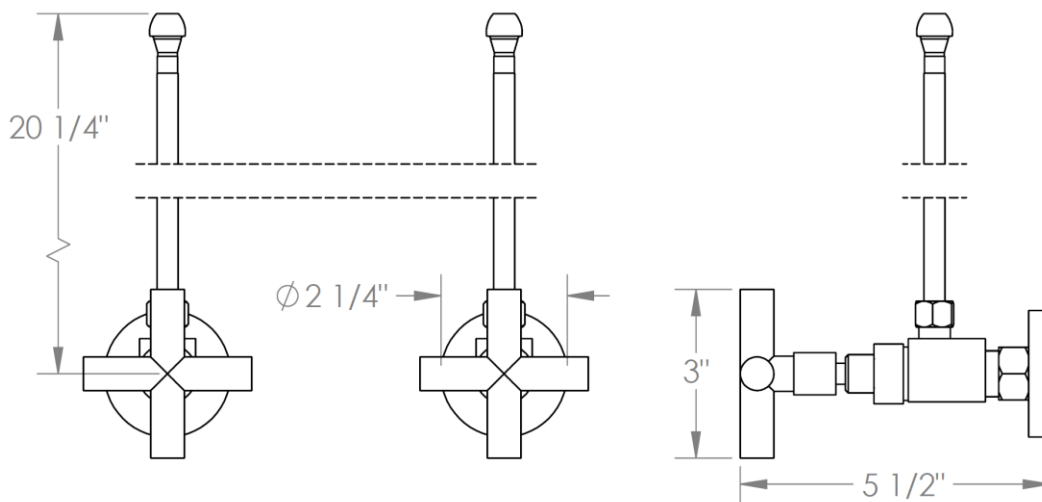

23-MAS1-L9

Lavatory Angle Stop Kit

1/2" Compression x 3/8" OD Compression

WATERMARK DESIGNS 12/4/2018

350 Dewitt Ave Brooklyn NY 11207 USA T 718 257 2800 F 718 257 2144 info@watermark-designs.com