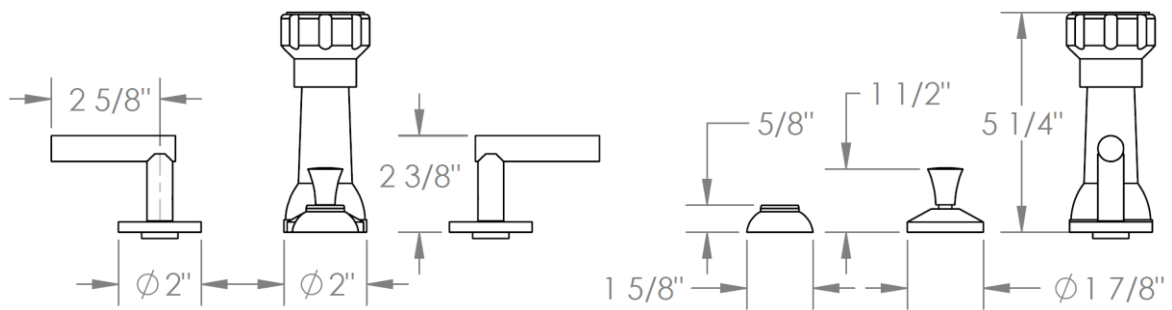

23-4-L8
Deck Mounted Bidet

Meets the applicable requirements of ASME A112.18.1-2005/CSA B125.1-05, entitled "Plumbing Supply Fittings"