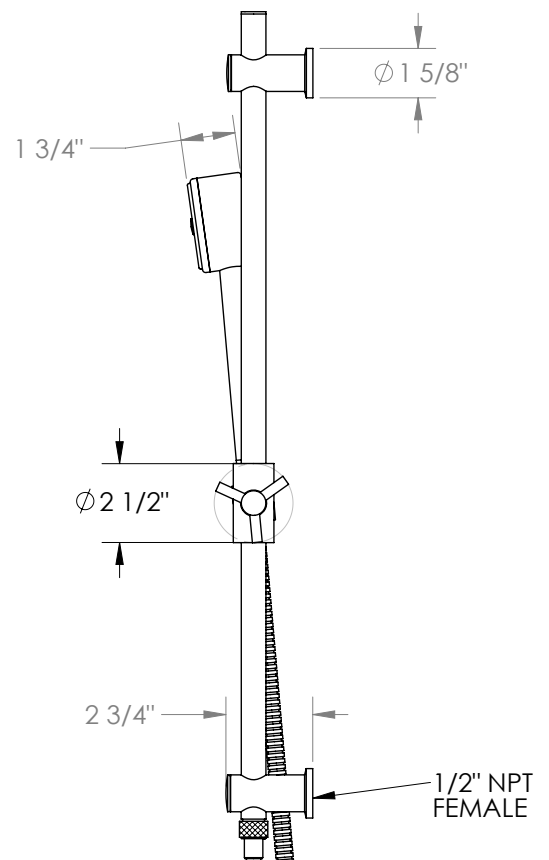

WATERMARK

BROOKLYN, NEW YORK

Elements

21-HSPB2

Positioning Bar Shower Kit with Hand Shower

- Handshower Flow Rate: 1.75 GPM
- Slide bar features an adjustable shower holder that can be set along length of bar and can be set at angle up to 45°
- Hose Length: 69"
- Includes two backflow preventers- one in the hand shower and one in the wall elbow
- Includes The Following Components:
- Shower Positioning Bar: PB-3524
- Hand Shower: SH-LFT30
- Shower Hose: DS-4079

Available in all finishes shown on the [Watermark Designs website](https://www.watermark-designs.com)

Meets the applicable requirements of ASME A112.18.1-2005/CSA B125.1-05, entitled "Plumbing Supply Fittings".

Watermark Designs reserves the right to make revisions without notice to produce specifications. All product dimensions are nominal.

05/2022

350 Dewitt Ave. Brooklyn, NY 11207 USA | T: 1 718 257 2800 | F: 1 718 257 2144 | customerservice@watermark-designs.com