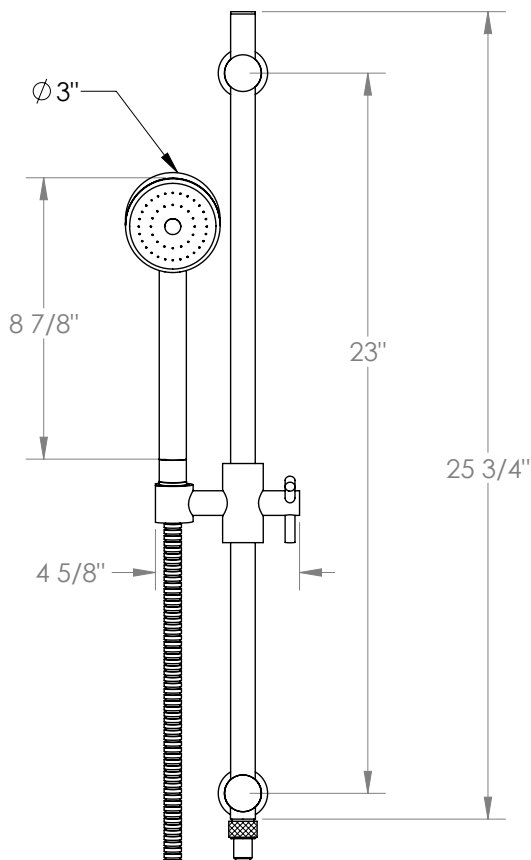

WATERMARK

BROOKLYN, NEW YORK

Elements

21-HSPB2

Positioning Bar Shower Kit with Hand Shower

- Handshower Flow Rate: 1.75 GPM
- Slide bar features an adjustable shower holder that can be set along length of bar and can be set at angle up to 45°
- Hose Length: 69"
- Includes two backflow preventers- one in the hand shower and one in the wall elbow
- Includes The Following Components:
- Shower Positioning Bar: PB-3524
- Hand Shower: SH-LFT30
- Shower Hose: DS-4079

Available in all finishes shown on the [Watermark Designs website](https://www.watermark-designs.com)

Meets the applicable requirements of ASME A112.18.1-2005/CSA B125.1-05, entitled "Plumbing Supply Fittings".

Watermark Designs reserves the right to make revisions without notice to produce specifications. All product dimensions are nominal.

05/2022

350 Dewitt Ave. Brooklyn, NY 11207 USA | T: 1 718 257 2800 | F: 1 718 257 2144 | customerservice@watermark-designs.com