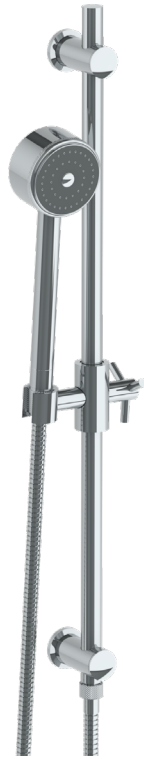

WATERMARK

BROOKLYN, NEW YORK

Elements

21-HSPB2

Positioning Bar Shower Kit with Hand Shower

- Handshower Flow Rate: 1.75 GPM
- Slide bar features an adjustable shower holder that can be set along length of bar and can be set at angle up to 45°
- Hose Length: 69"
- Includes two backflow preventers- one in the hand shower and one in the wall elbow
- Includes The Following Components:
- Shower Positioning Bar: PB-3524
- Hand Shower: SH-LFT30
- Shower Hose: DS-4079

Available in all finishes shown on the [Watermark Designs website](https://www.watermark-designs.com)

Meets the applicable requirements of ASME A112.18.1-2005/CSA B125.1-05, entitled "Plumbing Supply Fittings".