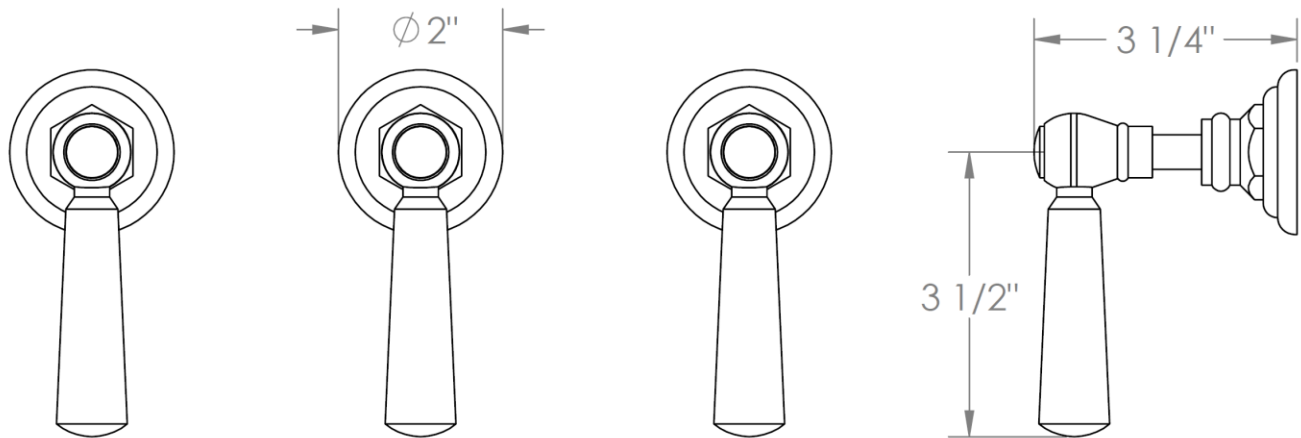

206-WTR3-__
Wall Mounted Trim
Includes Alignment Kit
For use with SS-503 concealed rough

ADDITIONAL HANDLE OPTIONS

S1 - PRESTON

S2 - WALTHAM

SWA - DARIEN

V - WALES

S1A – NOTTINGHAM