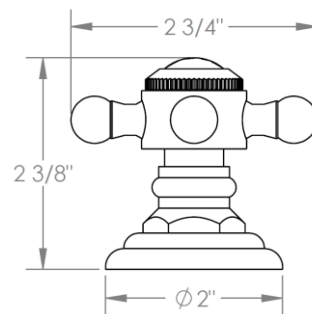

206-WTR3-__
Wall Mounted Trim
Includes Alignment Kit
For use with SS-503 concealed rough

ADDITIONAL HANDLE OPTIONS

S1 - PRESTON

S2 - WALTHAM

SWA - DARIEN

V - WALES

S1A – NOTTINGHAM