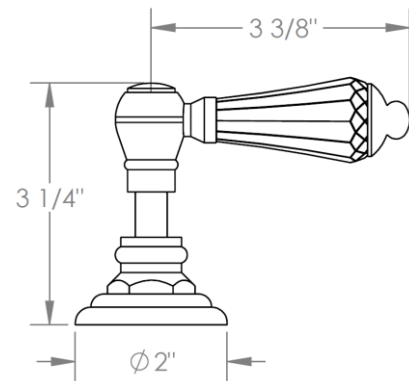

206-WTR3-__
Wall Mounted Trim
Includes Alignment Kit
For use with SS-503 concealed rough

ADDITIONAL HANDLE OPTIONS

S1 - PRESTON

S2 - WALTHAM

SWA - DARIEN

V - WALES

S1A – NOTTINGHAM