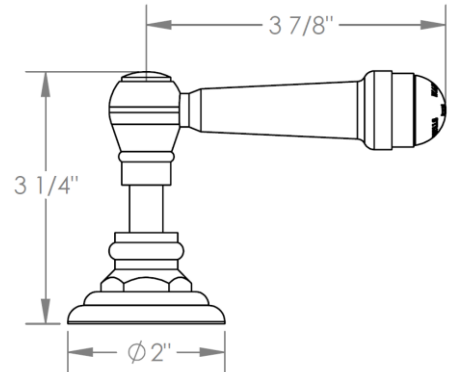

206-WTR3-__
Wall Mounted Trim
Includes Alignment Kit
For use with SS-503 concealed rough

ADDITIONAL HANDLE OPTIONS

S1 - PRESTON

S2 - WALTHAM

SWA - DARIEN

V - WALES

S1A – NOTTINGHAM