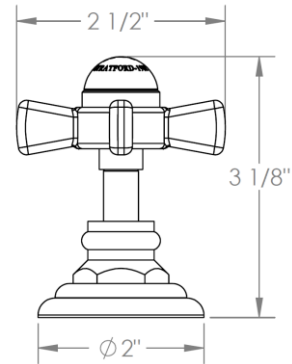

206-WTR3-__
Wall Mounted Trim
Includes Alignment Kit
For use with SS-503 concealed rough

ADDITIONAL HANDLE OPTIONS

S1 - PRESTON

S2 - WALTHAM

SWA - DARIEN

V - WALES

S1A – NOTTINGHAM