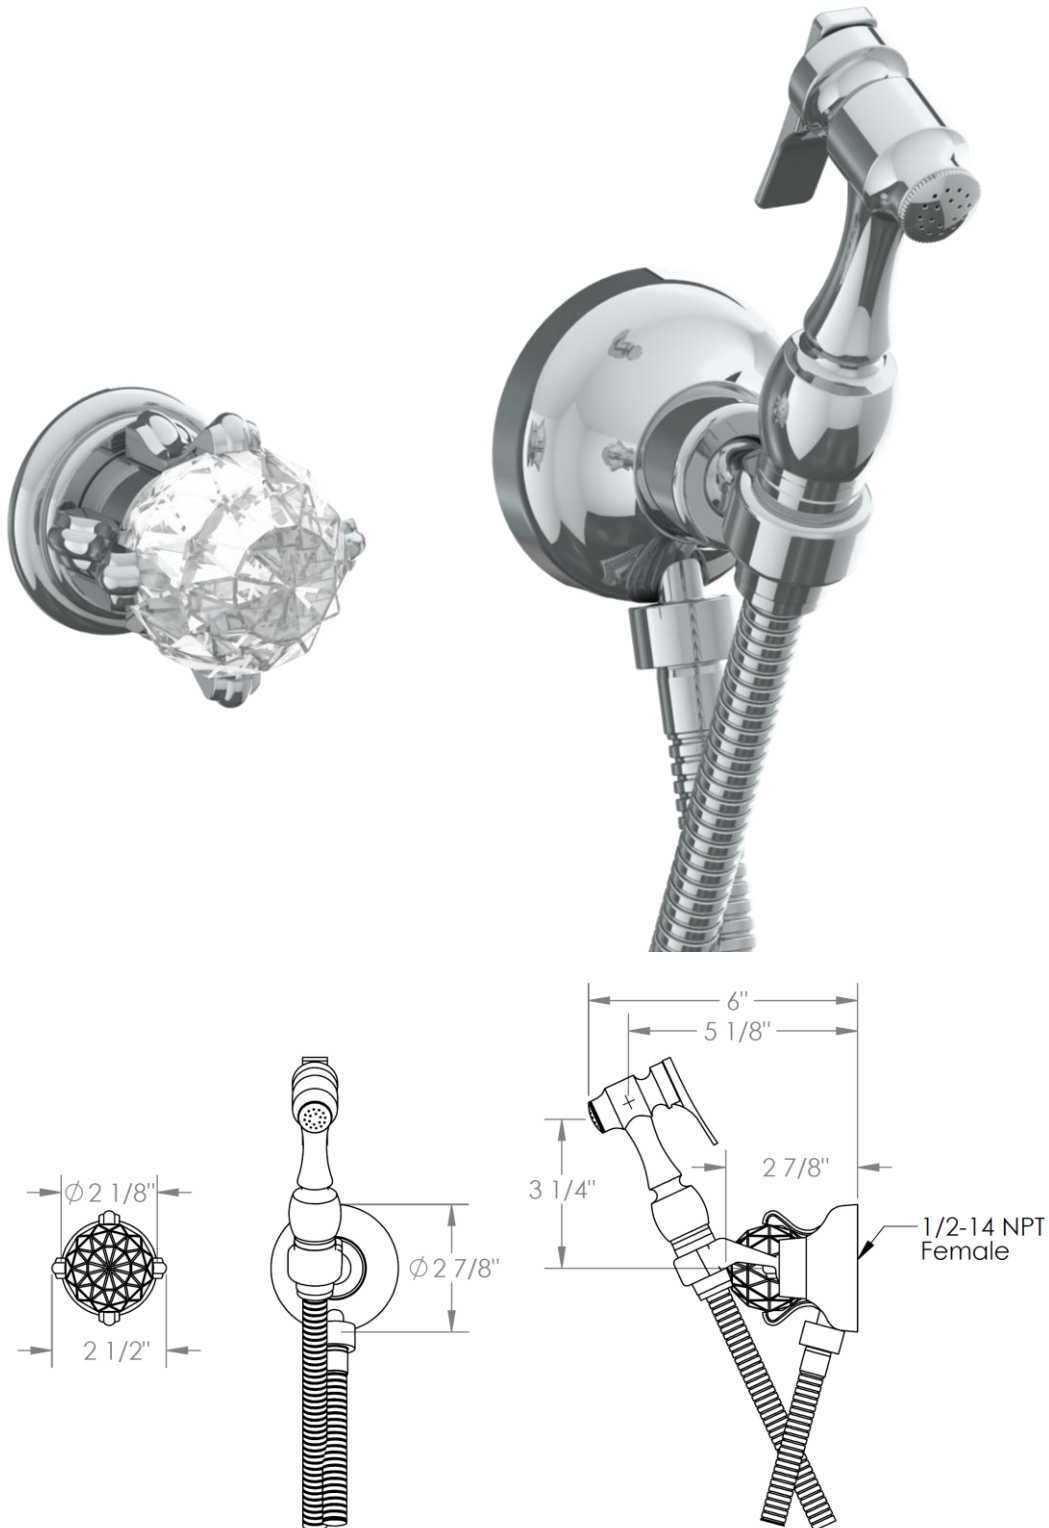

201-4.4-R2

Wall Mounted Bidet Spray Set & Mixer with 49" Hose
Requires SS-SHV1.2 concealed rough

Note: Some building codes may require backflow preventers installed in the supply lines

WATERMARK DESIGNS 11/20/2018