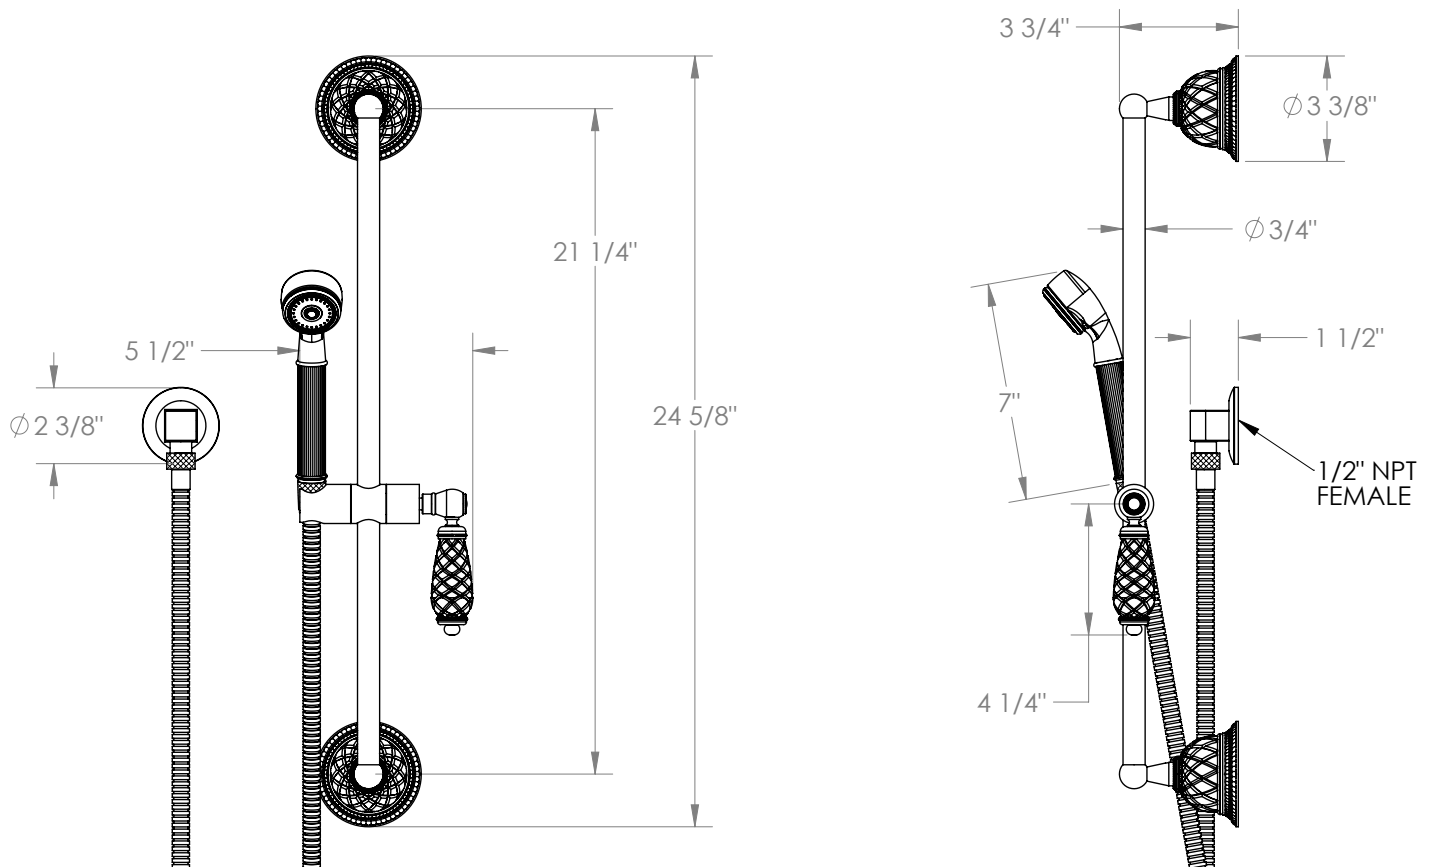

WATERMARK

BROOKLYN, NEW YORK

Venetian 180-HSPB1-AA

Positioning Bar Shower Kit with Hand Shower

- Handshower Flow Rate: 1.75 GPM
- Slide bar features an adjustable shower holder that can be set along length of bar and can be set at angle up to 45°
- Hose Length: 69"
- Includes two backflow preventers- one in the hand shower and one in the wall elbow

Includes The Following Components:

- Shower Positioning Bar: 180-6524
- Hand Shower: SH-S1000A1
- Wall Elbow: ELB-6001
- Shower Hose: DS-4079

Available in all finishes shown on the [Watermark Designs website](https://www.watermark-designs.com)

Meets the applicable requirements of ASME A112.18.1-2005/CSA B125.1-05, entitled "Plumbing Supply Fittings".

Watermark Designs reserves the right to make revisions without notice to produce specifications. All product dimensions are nominal.