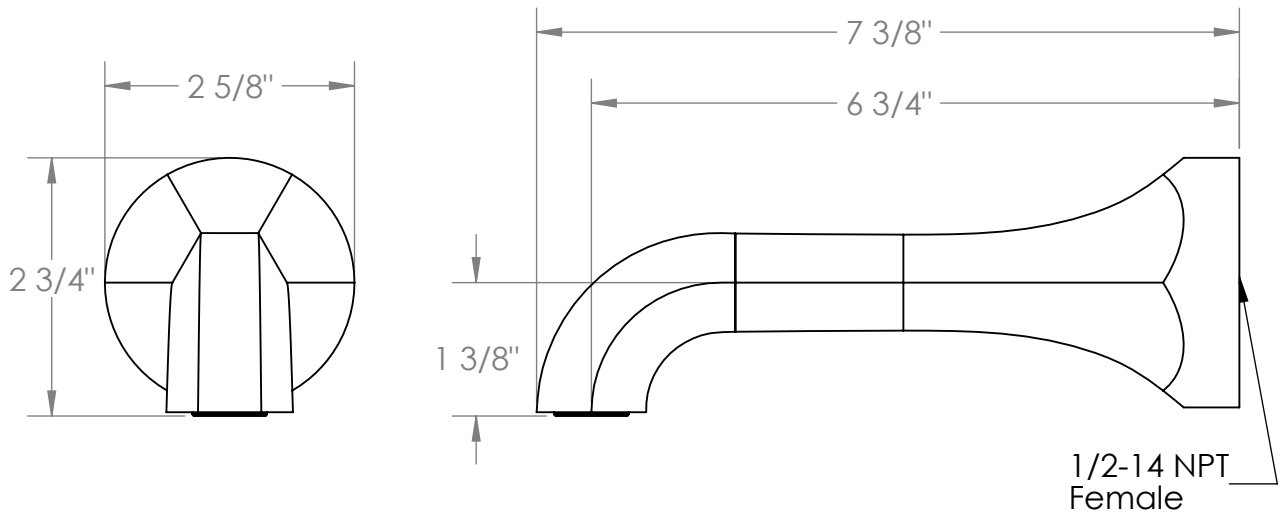

133-WBS

Wall Mounted Tub Spout

Meets the applicable requirements of ASME A112.18.1-2005/CSA B125.1-05, entitled "Plumbing Supply Fittings"