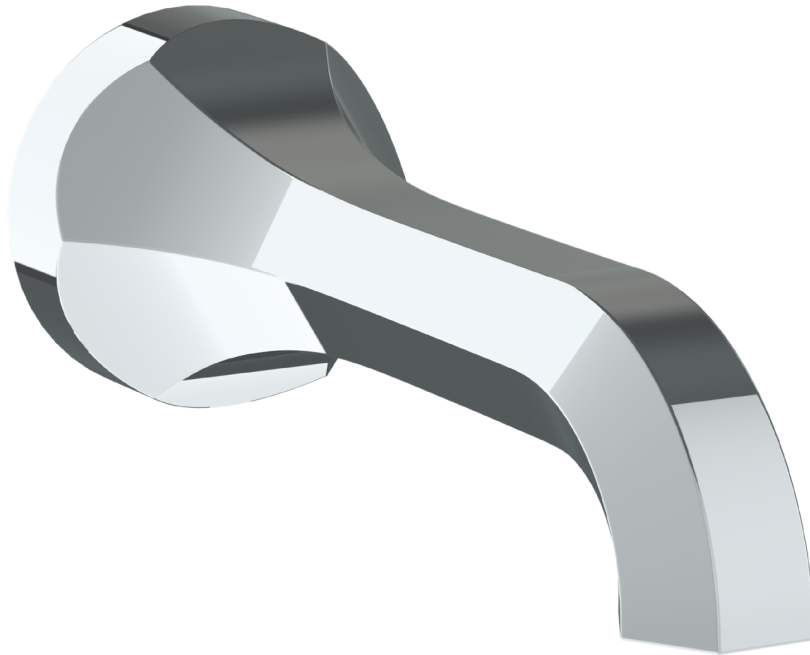

133-WBS

Wall Mounted Tub Spout

Meets the applicable requirements of ASME A112.18.1-2005/CSA B125.1-05, entitled "Plumbing Supply Fittings"