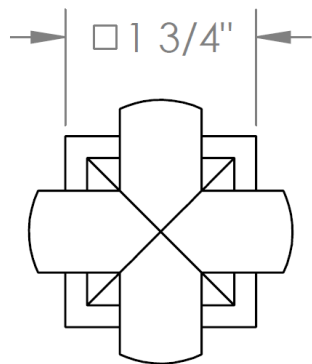

125-WTR2-

Wall Mounted 2-Valve Shower Trim
Includes Alignment Kit
Requires SS-506 concealed rough

HANDLE TRIM OPTIONS

BG4 - JOYCE

BG5 - MARKET