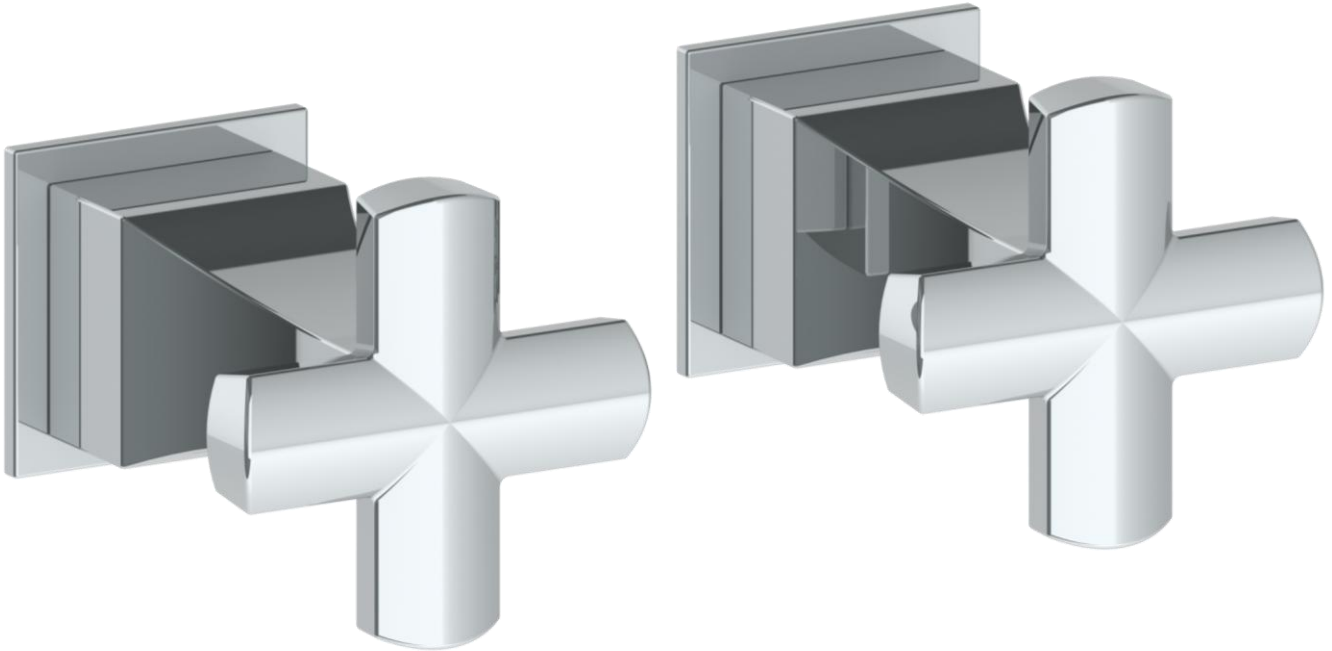

125-WTR2-

Wall Mounted 2-Valve Shower Trim
Includes Alignment Kit
Requires SS-506 concealed rough

HANDLE TRIM OPTIONS

BG4 - JOYCE

BG5 - MARKET