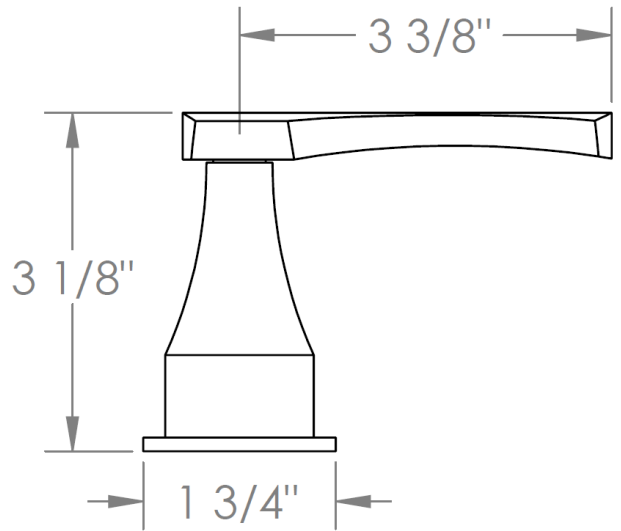

125-WTR2-

Wall Mounted 2-Valve Shower Trim
Includes Alignment Kit
Requires SS-506 concealed rough

HANDLE TRIM OPTIONS

BG4 - JOYCE

BG5 - MARKET