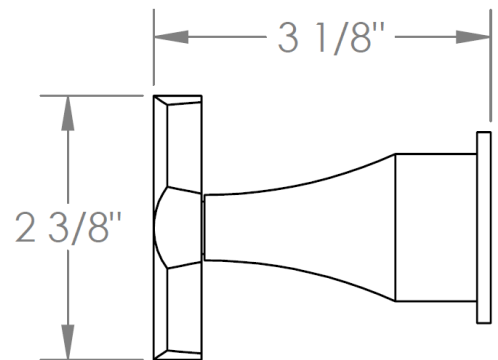

125-WTR2-

Wall Mounted 2-Valve Shower Trim
Includes Alignment Kit
Requires SS-506 concealed rough

HANDLE TRIM OPTIONS

BG4 - JOYCE

BG5 - MARKET