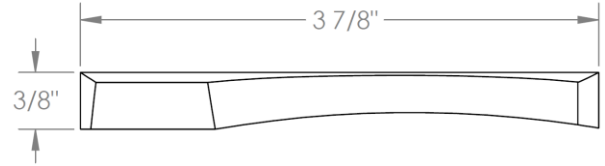

125-MAS3-
Lavatory Angle Stop Kit
1/2" Sweat x 3/8" OD Compression

HANDLE TRIM OPTIONS

BG4 - JOYCE

BG5 - MARKET