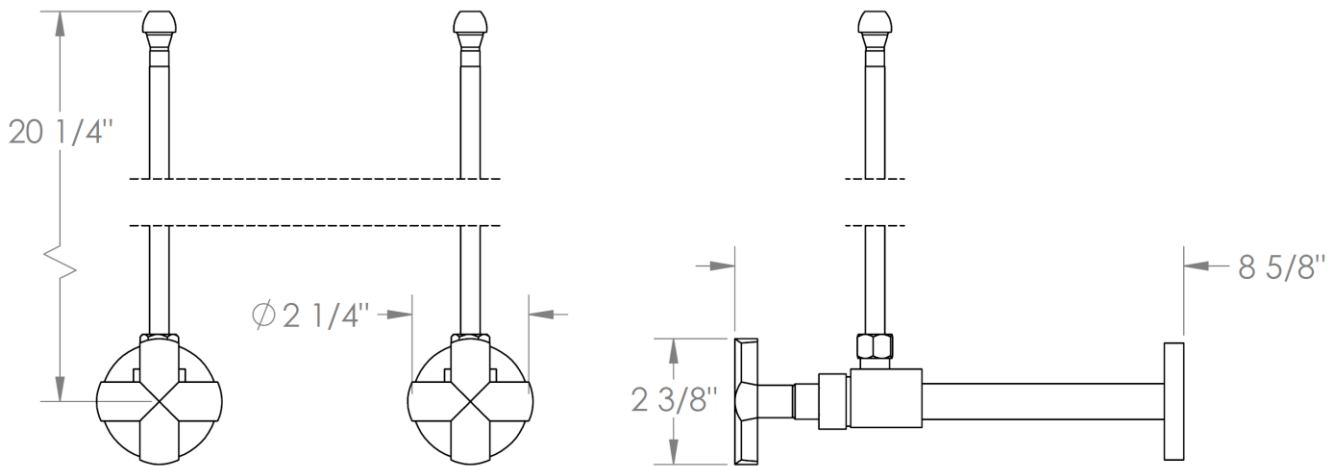

125-MAS3-
Lavatory Angle Stop Kit
1/2" Sweat x 3/8" OD Compression

HANDLE TRIM OPTIONS

BG4 - JOYCE

BG5 - MARKET