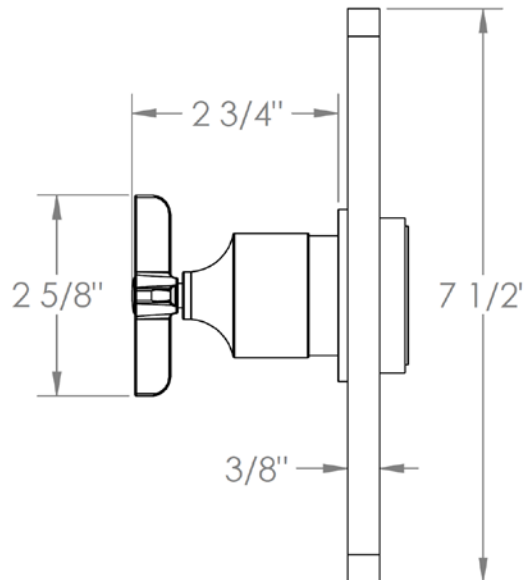

115-T10-MZ5

Trim Kit Only for Thermostatic Valve

For use with SS-TH1000 or SS-Th3000 thermostatic roughs

WATERMARK DESIGNS 3/9/2018