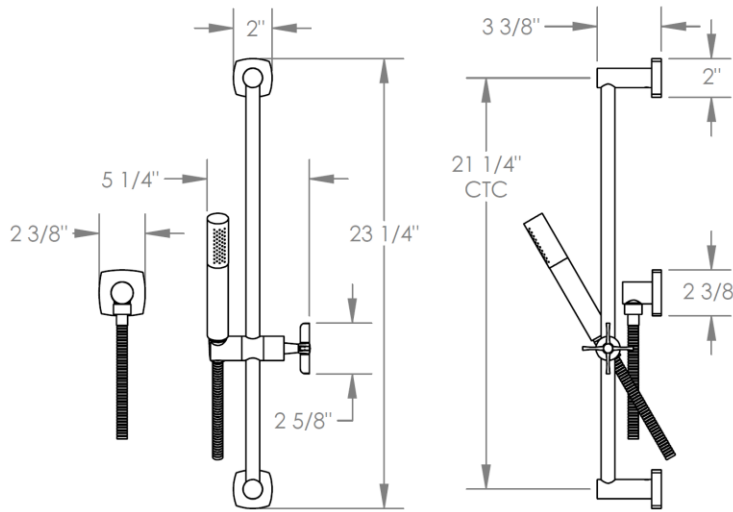

**115-HSPB1-MZ5**

Positioning Bar Shower Kit with Slim Hand Shower and 69" Hose  
Flow Rate: 1.75 GPM

Meets the applicable requirements of ASME A112.18.1-2005/CSA B125.1-05, entitled "Plumbing Supply Fittings"