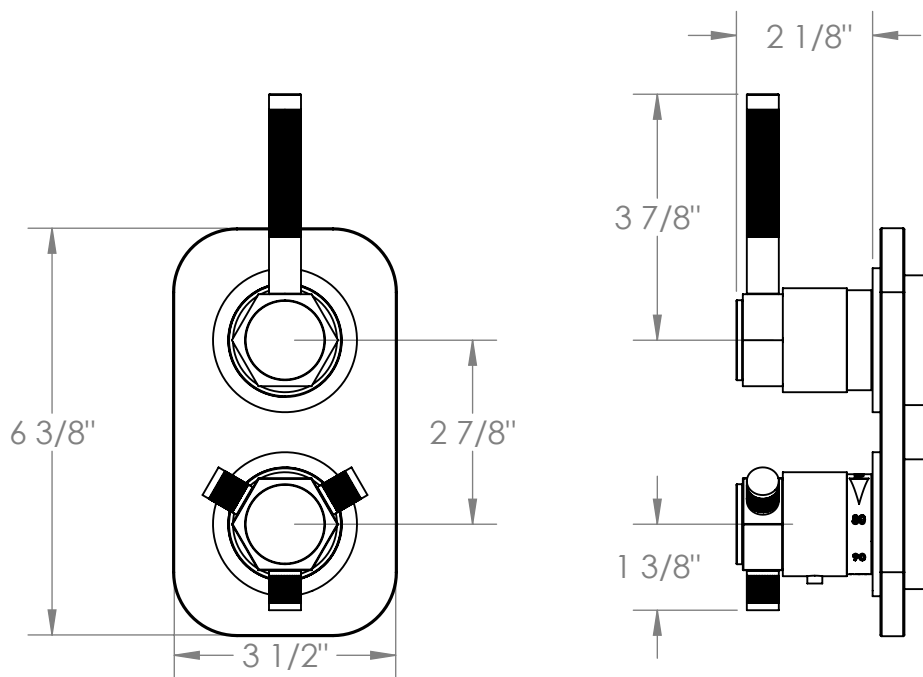

111-T25-SP4

Wall Mounted Mini Thermostatic Shower Trim with built-in control
For use with SS-TH60 or SS-TH70 concealed rough

Meets the applicable requirements of ASME A12.18.1-2005/CSA B125.1-05, entitled "Plumbing Supply Fittings"