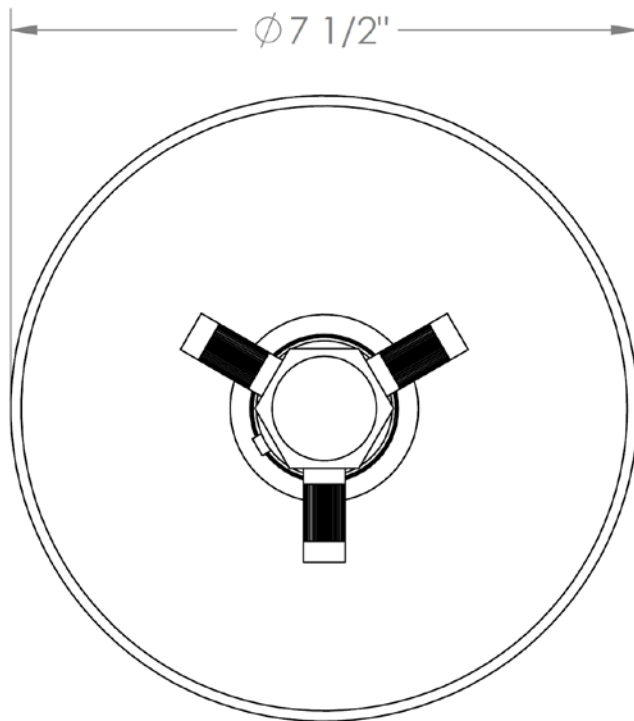

**111-T10-SP5**

Trim Kit Only for Thermostatic Valve

For use with SS-TH1000 or SS-TH3000 thermostatic rough

**WATERMARK DESIGNS 4/4/2018**