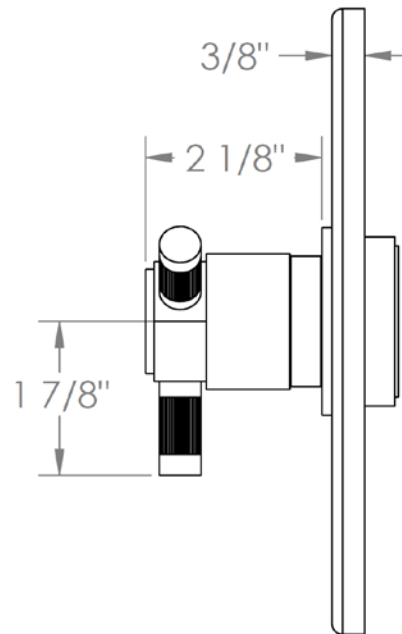

**111-T10-SP5**

Trim Kit Only for Thermostatic Valve

For use with SS-TH1000 or SS-TH3000 thermostatic rough

**WATERMARK DESIGNS 4/4/2018**