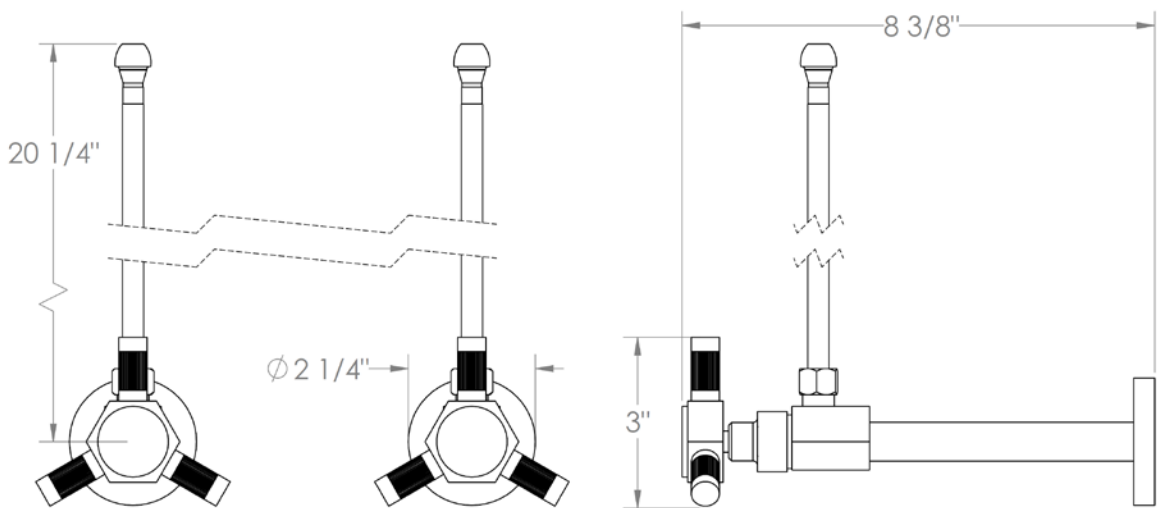

**111-MAS3-SP5**

Lavatory Angle Stop Kit

1/2" Sweat x 3/8" OD Compression

**WATERMARK** DESIGNS 3/14/2018