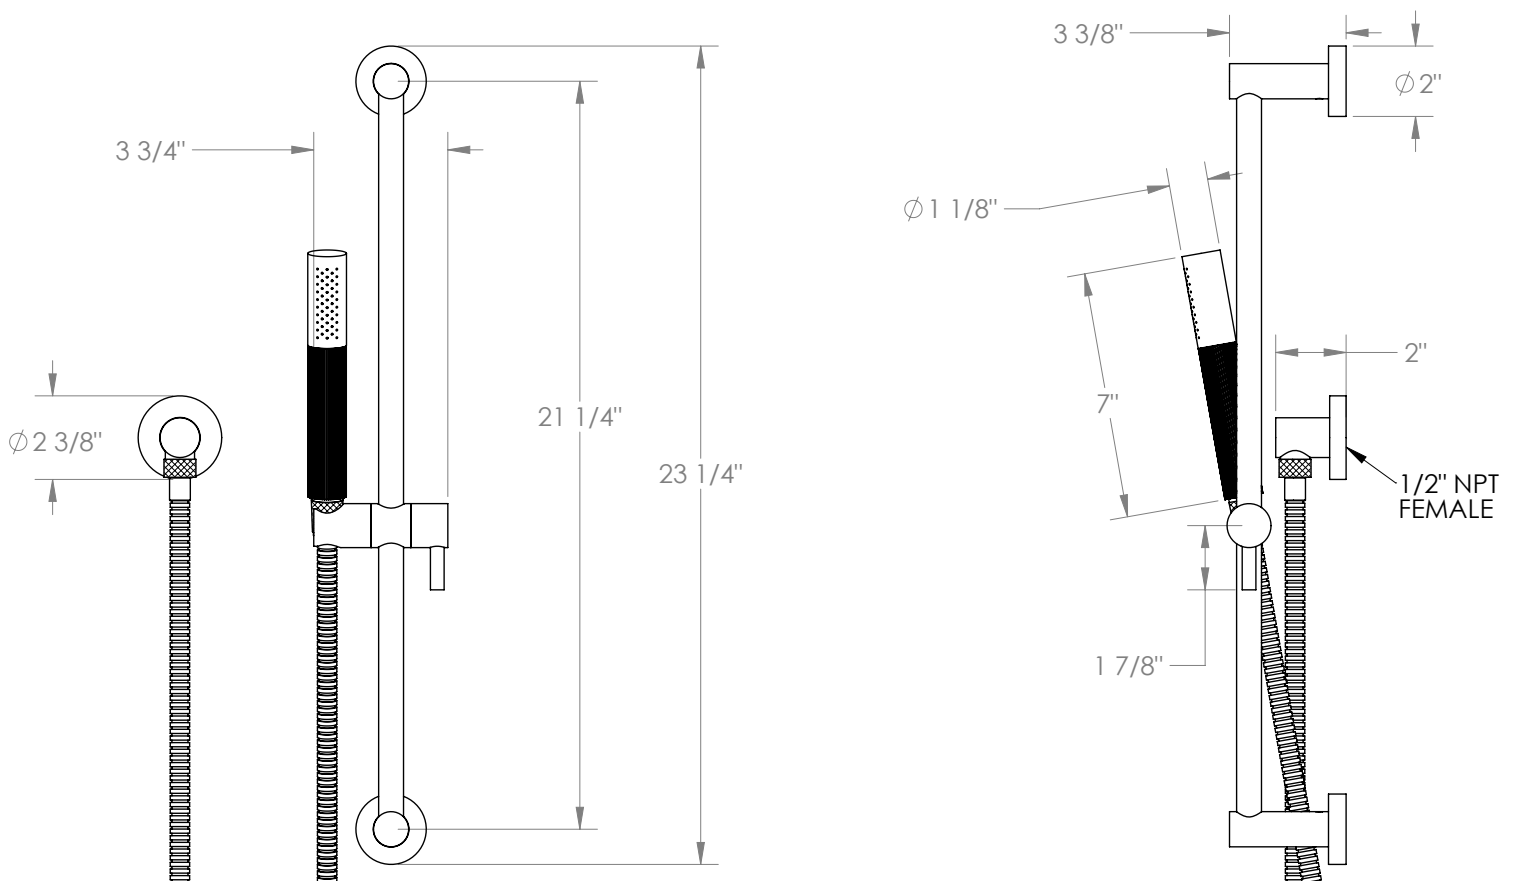

## Sutton 111-HSPB1

Positioning Bar Shower Kit with Hand Shower

- Handshower Flow Rate: 1.75 GPM
- Slide bar features an adjustable shower holder that can be set along length of bar and can be set at angle up to 45°
- Hose Length: 69"
- Includes two backflow preventers- one in the hand shower and one in the wall elbow

Includes The Following Components:

- Shower Positioning Bar: PB-6524-24
- Hand Shower: SH-SUT30
- Wall Elbow: ELB-TIT2
- Shower Hose: DS-4079

Available in all finishes shown on the [Watermark Designs website](https://www.watermark-designs.com)

Meets the applicable requirements of ASME A112.18.1-2005/CSA B125.1-05, entitled "Plumbing Supply Fittings".

Watermark Designs reserves the right to make revisions without notice to produce specifications. All product dimensions are nominal.