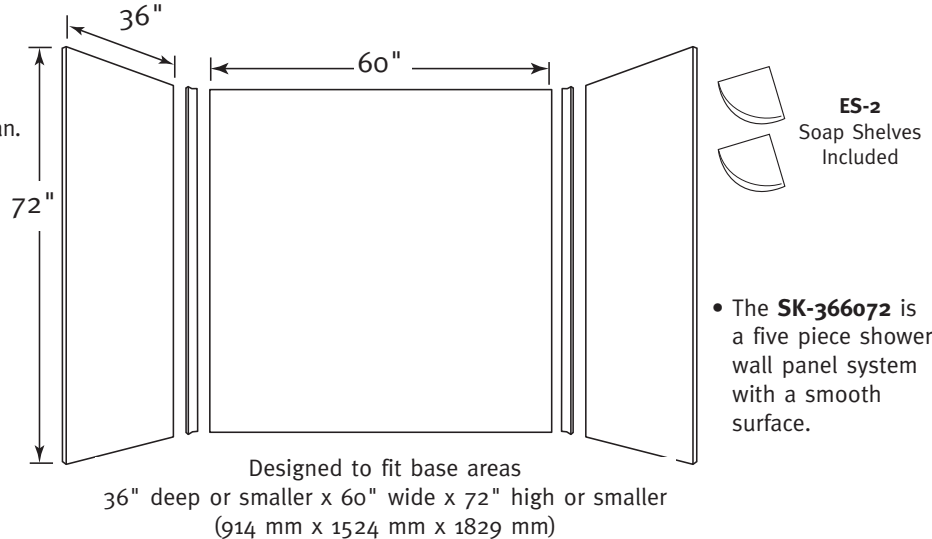

- The **SK-366072** is a five piece shower wall panel system with a smooth surface.

SPECIFICATIONS

SK-366072 Swanstone Shower Wall Kit

Model	Part	Base Area Designed To Fit	Ship Wt. Lb.	Ship FedEx	Carton Dims. In.	Cu. Ft.
SK-366072	SK366072	36" D x 60" W x 72" H* (914 mm x 1524 mm x 1829 mm) (*or smaller)	185	-	76 x 64 x 4	11.25

Kit Includes: Two side panels, one back panel, two corner molding strips, two corner soap shelves.

Packaging: Each kit is packed in an individual carton.

ACCESSORIES

See page 36 for complete listing of all wall accessories.