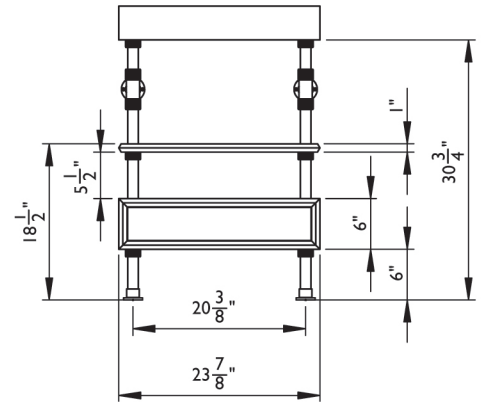

**PFS-TDST  
ELEMENTAL  
BATH VANITY**

- Available in:  
Aged Brass (AB)  
Polished Nickel (PN)

\*\*Does not include sink top  
Shown only for suggested setup

- Includes leveling feet
- Independent legs can span any width top
- Can be custom cut
- Drain rough-in should be 18-24" from finished floor

**PFS-TDD6SLF-24  
ELEMENTAL  
BATH VANITY  
WITH SHELF  
AND DRAWER**

- Metal Available in:  
Aged Brass (AB)  
Polished Nickel (PN)
- Wood Available in:  
Cement Gray (std finish)  
Painted Finish (upcharge)

\*\*Does not include sink top.  
Shown only for suggested setup.

- Drawer and shelf placement shown for concept only. Both are adjustable vertically for desired setup.
- Includes leveling feet
- Drain rough-in should be 24" from finished floor