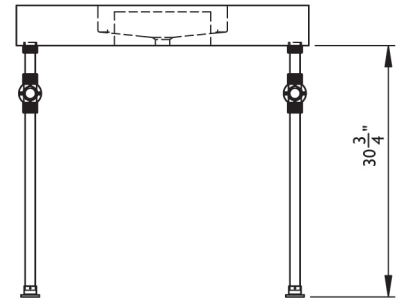

**PFS-TDST  
ELEMENTAL  
BATH VANITY**

- Available in:  
Aged Brass (AB)  
Polished Nickel (PN)

\*\*Does not include sink top  
Shown only for suggested setup

- Includes leveling feet
- Independent legs can span any width top
- Can be custom cut
- Drain rough-in should be 18-24" from finished floor

**PFS-TDD6SLF-24  
ELEMENTAL  
BATH VANITY  
WITH SHELF  
AND DRAWER**

- Metal Available in:  
Aged Brass (AB)  
Polished Nickel (PN)
- Wood Available in:  
Cement Gray (std finish)  
Painted Finish (upcharge)

\*\*Does not include sink top.  
Shown only for suggested setup.

- Drawer and shelf placement shown for concept only. Both are adjustable vertically for desired setup.
- Includes leveling feet
- Drain rough-in should be 24" from finished floor