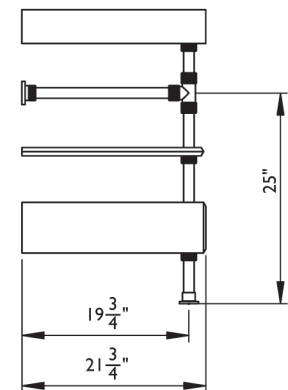

**PFS-TDST  
ELEMENTAL  
BATH VANITY**

- Available in:  
Aged Brass (AB)  
Polished Nickel (PN)

\*\*Does not include sink top  
Shown only for suggested setup

- Includes leveling feet
- Independent legs can span any width top
- Can be custom cut
- Drain rough-in should be 18-24" from finished floor

**PFS-TDD6SLF-24  
ELEMENTAL  
BATH VANITY  
WITH SHELF  
AND DRAWER**

- Metal Available in:  
Aged Brass (AB)  
Polished Nickel (PN)
- Wood Available in:  
Cement Gray (std finish)  
Painted Finish (upcharge)

\*\*Does not include sink top.  
Shown only for suggested setup.

- Drawer and shelf placement shown for concept only. Both are adjustable vertically for desired setup.
- Includes leveling feet
- Drain rough-in should be 24" from finished floor