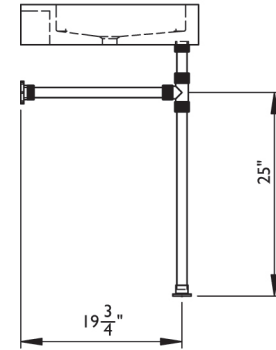

**PFS-TDST  
ELEMENTAL  
BATH VANITY**

- Available in:  
Aged Brass (AB)  
Polished Nickel (PN)

\*\*Does not include sink top  
Shown only for suggested setup

- Includes leveling feet
- Independent legs can span any width top
- Can be custom cut
- Drain rough-in should be 18-24" from finished floor

**PFS-TDD6SLF-24  
ELEMENTAL  
BATH VANITY  
WITH SHELF  
AND DRAWER**

- Metal Available in:  
Aged Brass (AB)  
Polished Nickel (PN)
- Wood Available in:  
Cement Gray (std finish)  
Painted Finish (upcharge)

\*\*Does not include sink top.  
Shown only for suggested setup.

- Drawer and shelf placement shown for concept only. Both are adjustable vertically for desired setup.
- Includes leveling feet
- Drain rough-in should be 24" from finished floor