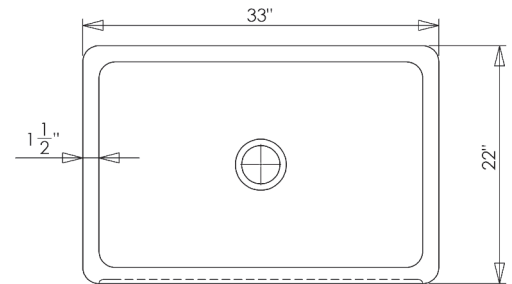

NOTE: due to size variations, final cabinet and countertop construction should be done with the sink on hand.

- Approx 280lbs.

C04-KT NEW HAVEN FARMHOUSE SINK

© 2014 STONE FOREST, INC.

- Available in:
Honed Basalt (HB)
Polished Carrara (CA)
- Carved from a single block of stone.
- Thicker drain requires the use of an adjustable strainer like the Jaclo model #2804.
- Do not use plumber's putty.
- Garbage disposal not to exceed 3/4 hp.

NOTE: due to size variations, final cabinet and countertop construction should be done with the sink on hand.

- Approx 280lbs.

TOP VIEW

FRONT VIEW

SIDE VIEW