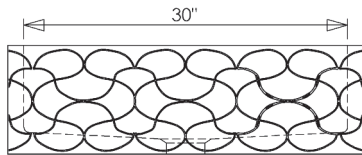

TOP VIEW

FRONT VIEW

SIDE VIEW

C04-CNC WAVE FRONT FARMHOUSE SINK

© 2014 STONE FOREST, INC.

- Available in:
Honed Basalt (HB)
Polished Carrara (CA)
- Carved from a single block of stone.
- Thicker drain requires the use of an adjustable strainer like the Jaclo model #2804.
- Do not use plumber's putty.
- Garbage disposal not to exceed 3/4 hp.

NOTE: due to size variations, final cabinet and countertop construction should be done with the sink on hand.

- Approx 280lbs.

C04-KT NEW HAVEN FARMHOUSE SINK

© 2014 STONE FOREST, INC.

- Available in:
Honed Basalt (HB)
Polished Carrara (CA)
- Carved from a single block of stone.
- Thicker drain requires the use of an adjustable strainer like the Jaclo model #2804.
- Do not use plumber's putty.
- Garbage disposal not to exceed 3/4 hp.

NOTE: due to size variations, final cabinet and countertop construction should be done with the sink on hand.

- Approx 280lbs.

TOP VIEW

FRONT VIEW

SIDE VIEW