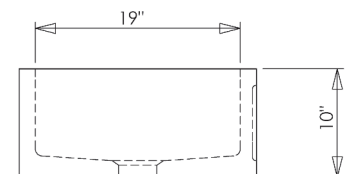

NOTE: due to size variations, final cabinet and countertop construction should be done with the sink on hand.

- Approx 280lbs.

C04-KT NEW HAVEN FARMHOUSE SINK

© 2014 STONE FOREST, INC.

- Available in:
Honed Basalt (HB)
Polished Carrara (CA)
- Carved from a single block of stone.
- Thicker drain requires the use of an adjustable strainer like the Jaclo model #2804.
- Do not use plumber's putty.
- Garbage disposal not to exceed 3/4 hp.

NOTE: due to size variations, final cabinet and countertop construction should be done with the sink on hand.

- Approx 280lbs.

TOP VIEW

FRONT VIEW

SIDE VIEW