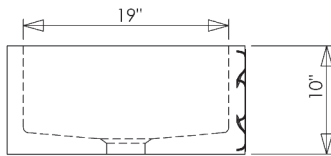

TOP VIEW

FRONT VIEW

SIDE VIEW

C04-CNC WAVE FRONT FARMHOUSE SINK

© 2014 STONE FOREST, INC.

- Available in:
Honed Basalt (HB)
Polished Carrara (CA)
- Carved from a single block of stone.
- Thicker drain requires the use of an adjustable strainer like the Jaclo model #2804.
- Do not use plumber's putty.
- Garbage disposal not to exceed 3/4 hp.

NOTE: due to size variations, final cabinet and countertop construction should be done with the sink on hand.

- Approx 280lbs.

C04-KT NEW HAVEN FARMHOUSE SINK

© 2014 STONE FOREST, INC.

- Available in:
Honed Basalt (HB)
Polished Carrara (CA)
- Carved from a single block of stone.
- Thicker drain requires the use of an adjustable strainer like the Jaclo model #2804.
- Do not use plumber's putty.
- Garbage disposal not to exceed 3/4 hp.

NOTE: due to size variations, final cabinet and countertop construction should be done with the sink on hand.

- Approx 280lbs.

TOP VIEW

FRONT VIEW

SIDE VIEW