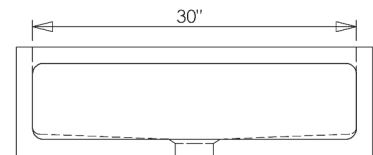

NOTE: due to size variations, final cabinet and countertop construction should be done with the sink on hand.

- Approx 280lbs.

C04-KT NEW HAVEN FARMHOUSE SINK

© 2014 STONE FOREST, INC.

- Available in:
Honed Basalt (HB)
Polished Carrara (CA)
- Carved from a single block of stone.
- Thicker drain requires the use of an adjustable strainer like the Jaclo model #2804.
- Do not use plumber's putty.
- Garbage disposal not to exceed 3/4 hp.

NOTE: due to size variations, final cabinet and countertop construction should be done with the sink on hand.

- Approx 280lbs.

TOP VIEW

FRONT VIEW

SIDE VIEW