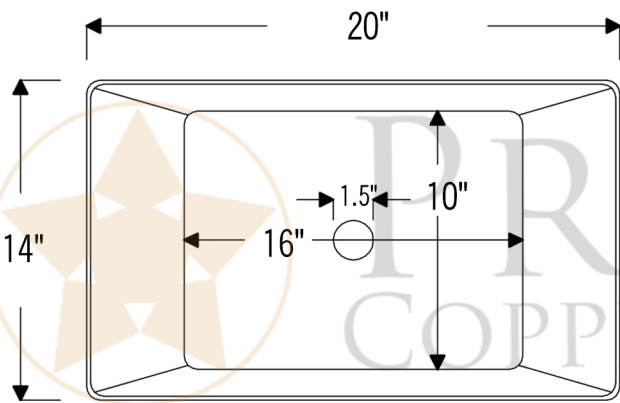

PREMIER  
COPPER PRODUCTS

MODEL NUMBER: VREC2014DB

- \* Description: 20" Rectangle Vessel Hammered Copper Sink
- \* Outer Dimension: 20" x 14" x 4.5"
- \* Bottom Dimension: 16" x 10"
- \* Drain Opening: 1.5"
- \* Finish: Oil Rubbed Bronze | Living Copper