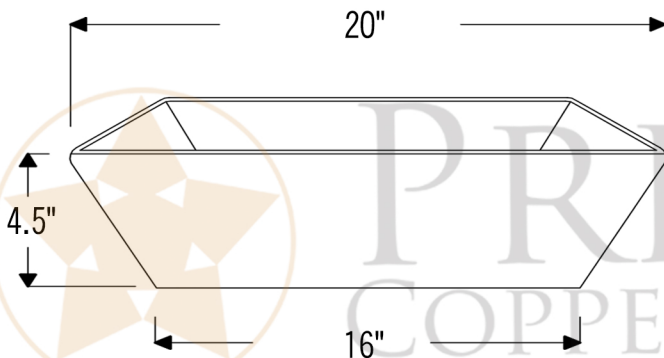

PREMIER  
COPPER PRODUCTS

MODEL NUMBER: VREC2014DB

- \* Description: 20" Rectangle Vessel Hammered Copper Sink
- \* Outer Dimension: 20" x 14" x 4.5"
- \* Bottom Dimension: 16" x 10"
- \* Drain Opening: 1.5"
- \* Finish: Oil Rubbed Bronze | Living Copper