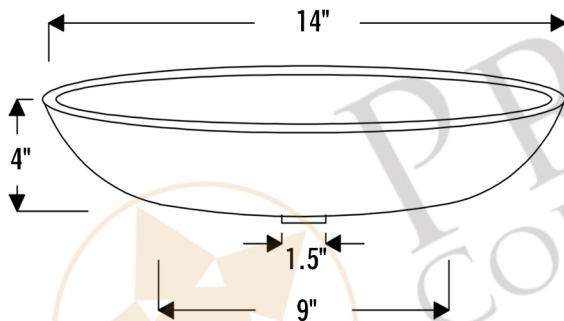

PREMIER
COPPER PRODUCTS

MODEL NUMBER: TFVR14PB

DESCRIPTION: Terra Firma 14" Round Vessel Sink

OUTER DIMENSION: 14" x 4"

BOTTOM SINK FLOOR DIMENSION: 9" Rounded

SINK HEIGHT: 4"

TEXTURE: Terra Firma

FINISH: Polished Brass

RIM: Hand Forged Polished Top Rim

DRAIN OPENING: 1.5"

INSTALLATION TYPE: Vessel

THIS PRODUCT IS HAND CRAFTED, SMALL VARIANCES IN COLOR AND SIZE MAY OCCUR.
DO NOT MAKE ANY INSTALLATION CUTS UNTIL YOU RECEIVE YOUR ITEM(S).