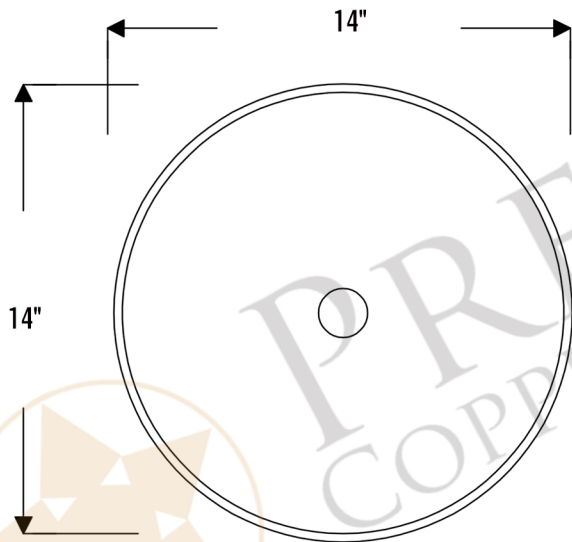

PREMIER
COPPER PRODUCTS

MODEL NUMBER: TFVR14PB

DESCRIPTION: Terra Firma 14" Round Vessel Sink

OUTER DIMENSION: 14" x 4"

BOTTOM SINK FLOOR DIMENSION: 9" Rounded

SINK HEIGHT: 4"

TEXTURE: Terra Firma

FINISH: Polished Brass

RIM: Hand Forged Polished Top Rim

DRAIN OPENING: 1.5"

INSTALLATION TYPE: Vessel

THIS PRODUCT IS HAND CRAFTED, SMALL VARIANCES IN COLOR AND SIZE MAY OCCUR.
DO NOT MAKE ANY INSTALLATION CUTS UNTIL YOU RECEIVE YOUR ITEM(S).