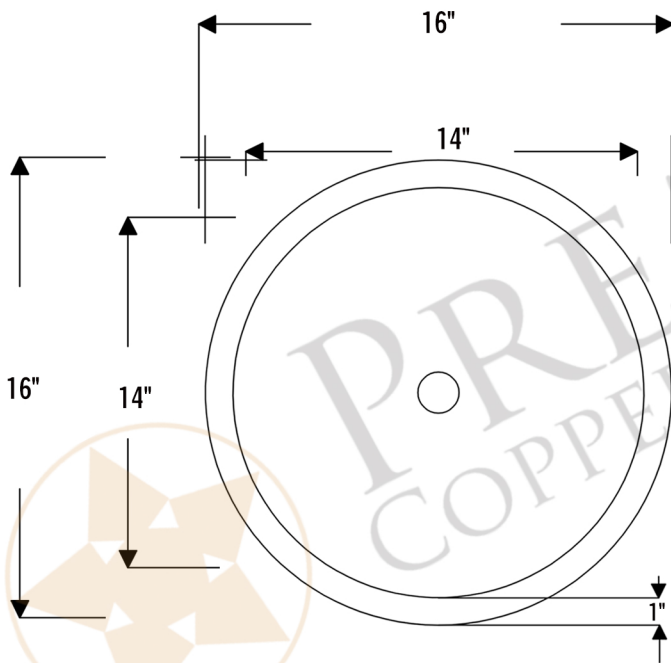

PREMIER
COPPER PRODUCTS

MODEL NUMBER: TFLR16EN

**DESCRIPTION: Terra Firma 16" Round Under Counter
Bathroom Sink**

OUTER DIMENSION: 16" x 4"

INNER DIMENSION: 14" x 4"

BOTTOM SINK FLOOR DIMENSION: 9" Rounded

SINK HEIGHT: 4"

TEXTURE: Terra Firma

FINISH: Nickel

RIM: 1"

DRAIN OPENING: 1.5"

INSTALLATION TYPE: Undermount

THIS PRODUCT IS HAND CRAFTED, SMALL VARIANCES IN COLOR AND SIZE MAY OCCUR.
DO NOT MAKE ANY INSTALLATION CUTS UNTIL YOU RECEIVE YOUR ITEM(S).