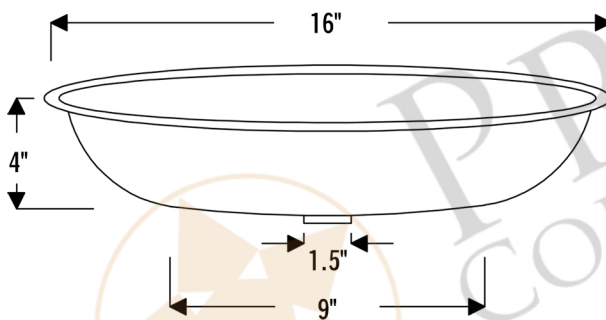

PREMIER
COPPER PRODUCTS

MODEL NUMBER: TFLR16EN

**DESCRIPTION: Terra Firma 16" Round Under Counter
Bathroom Sink**

OUTER DIMENSION: 16" x 4"

INNER DIMENSION: 14" x 4"

BOTTOM SINK FLOOR DIMENSION: 9" Rounded

SINK HEIGHT: 4"

TEXTURE: Terra Firma

FINISH: Nickel

RIM: 1"

DRAIN OPENING: 1.5"

INSTALLATION TYPE: Undermount

THIS PRODUCT IS HAND CRAFTED, SMALL VARIANCES IN COLOR AND SIZE MAY OCCUR.
DO NOT MAKE ANY INSTALLATION CUTS UNTIL YOU RECEIVE YOUR ITEM(S).