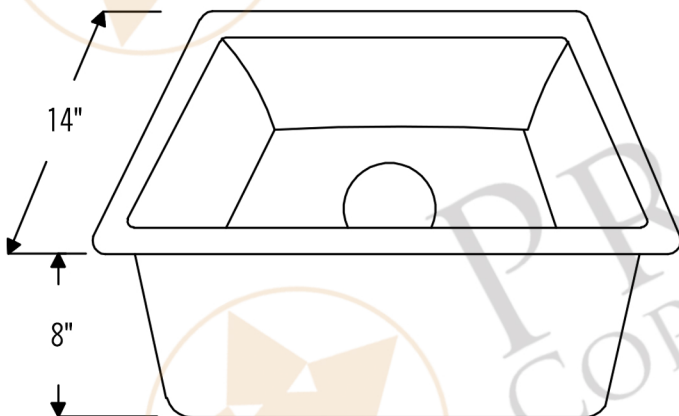

PREMIER
COPPER PRODUCTS

MODEL NUMBER: TFBREC16PB

**DESCRIPTION: Terra Firma 16" Rectangle Under Counter
BAR/PREP Sink**

OUTER DIMENSION: 16" x 14" x 8"

INNER DIMENSION: 14" x 12" x 8"

SINK HEIGHT: 8"

RIM: 1"

TEXTURE: Terra Firma

FINISH: Polished Brass

DRAIN OPENING: 3.5"

INSTALLATION TYPE: Undermount

THIS PRODUCT IS HAND CRAFTED, SMALL VARIANCES IN COLOR AND SIZE MAY OCCUR.
DO NOT MAKE ANY INSTALLATION CUTS UNTIL YOU RECEIVE YOUR ITEM(S).