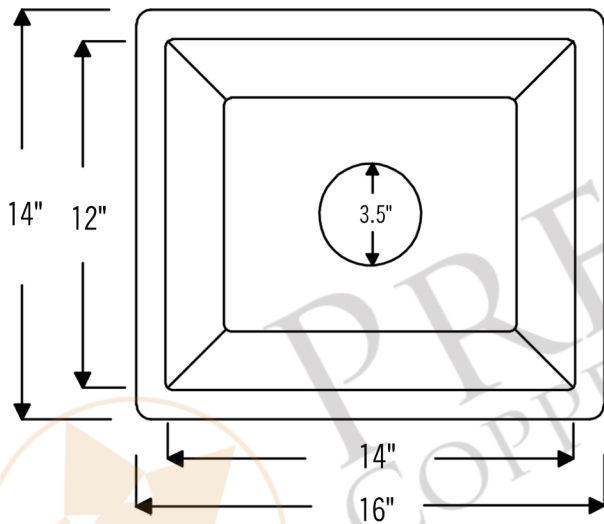

PREMIER
COPPER PRODUCTS

MODEL NUMBER: TFBREC16PB

**DESCRIPTION: Terra Firma 16" Rectangle Under Counter
BAR/PREP Sink**

OUTER DIMENSION: 16" x 14" x 8"

INNER DIMENSION: 14" x 12" x 8"

SINK HEIGHT: 8"

RIM: 1"

TEXTURE: Terra Firma

FINISH: Polished Brass

DRAIN OPENING: 3.5"

INSTALLATION TYPE: Undermount

THIS PRODUCT IS HAND CRAFTED, SMALL VARIANCES IN COLOR AND SIZE MAY OCCUR.
DO NOT MAKE ANY INSTALLATION CUTS UNTIL YOU RECEIVE YOUR ITEM(S).