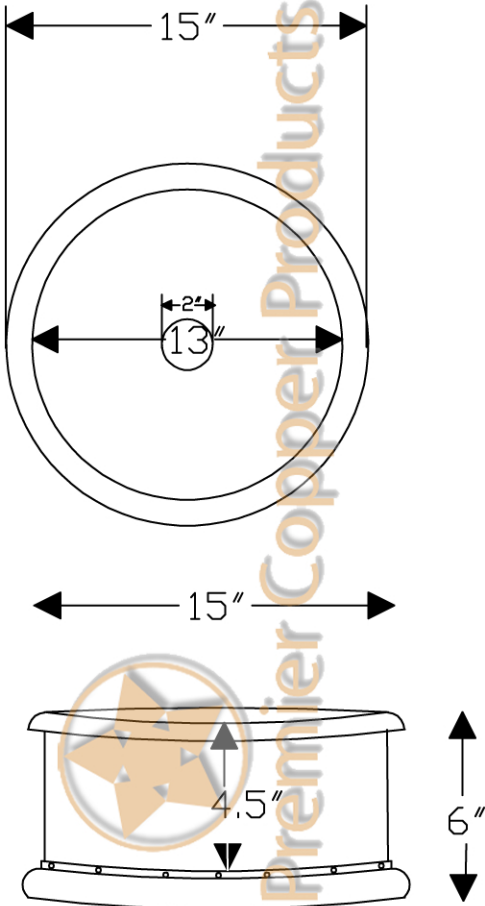

ITEM # BV15DB2 15" ROUND BAR VESSEL

OUTER DIMENSIONS: 15"X6"
INNER DIMENSIONS: 13"X6"
DRAIN SIZE: 2" BAR STANDARD
MATERIAL GAUGE: 17

DUE TO THE HAND CRAFTED NATURE OF THIS PRODUCT, SMALL VARIANCES MAY OCCUR UP TO 1/4"