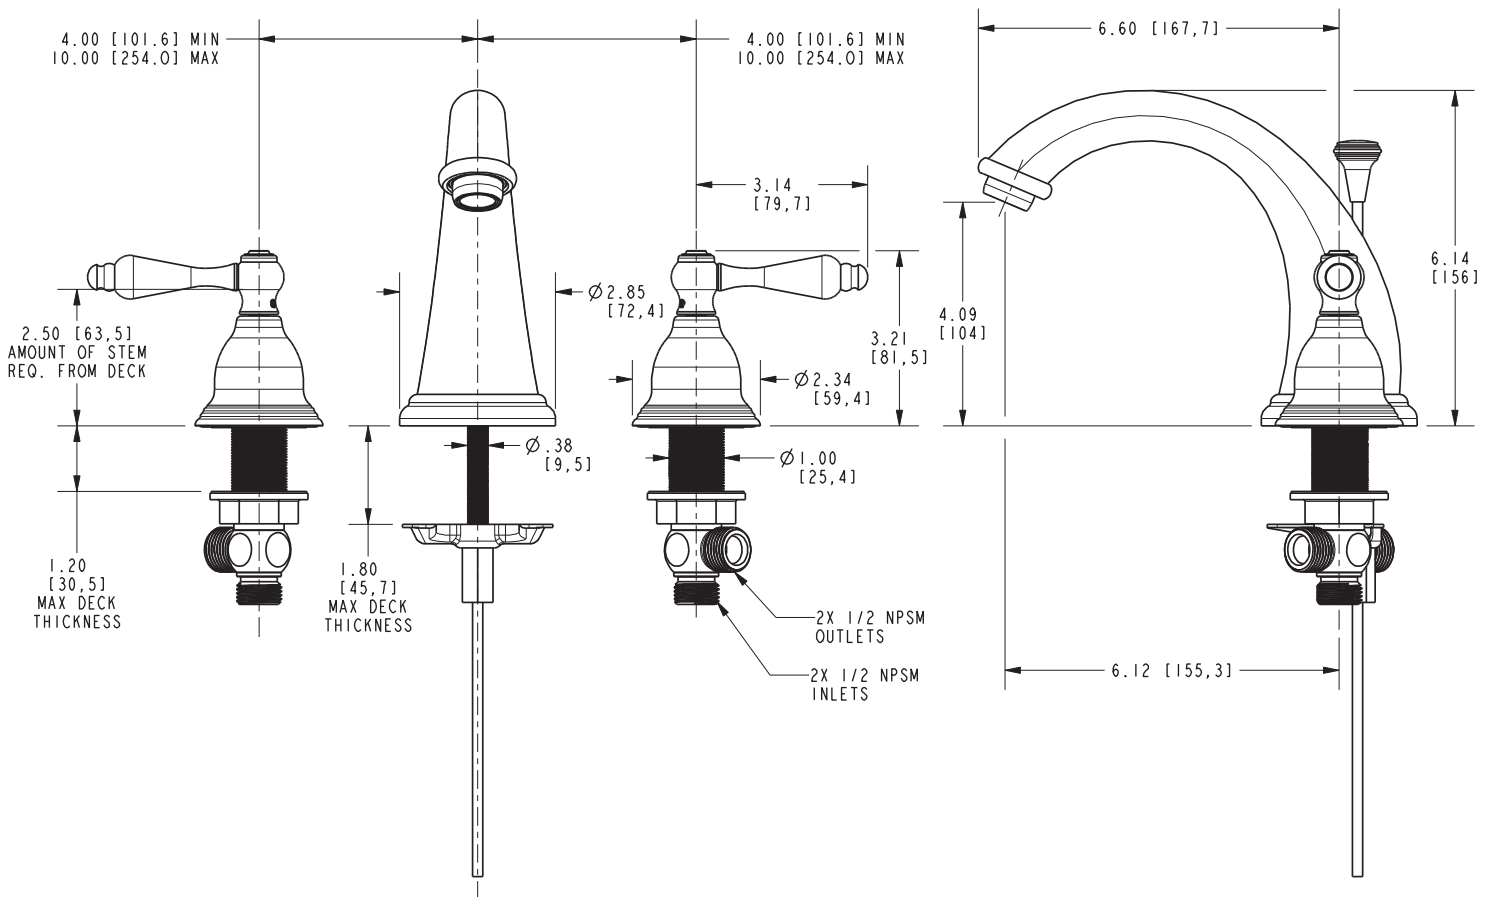

SEAPORT

Features

- Solid brass construction
- Brass valve bodies
- Quarter-turn washerless ceramic disc valve cartridges
- Spout assembly with integral supply hoses
- Pop-up drain with tailpiece
- 4.09" (10.5 cm) spout height at outlet
- 6.12" (15.6 cm) spout reach (c-c)
- For 8" (20.3 cm) centers - Maximum 20" (50.8 cm)
- ADA Compliant
- 1.2 GPM (4.5 LPM) Max

Specified Model

Model	Description	Colors Finishes
850C	Widespread Lavatory Faucet	<input type="checkbox"/> 10B <input type="checkbox"/> 15 <input type="checkbox"/> 15S <input type="checkbox"/> 26 <input type="checkbox"/> Other

Product Specification Add "Color / Finish" suffix to Model number, below.

The two-handle Widespread Lavatory Faucet shall be made of solid brass construction. Faucet shall incorporate a spout assembly with integral supply hoses and feature brass valve bodies with quarter-turn washerless ceramic disc valve cartridges. Faucet shall have a 1.2 gallon (4.5 liter) per minute maximum flow rate. Product shall be for 8" (20.3 cm) centers - Maximum 20" (50.8 cm). Product shall incorporate a 4.09" (10.5 cm) spout height at outlet and a 6.12" (15.6 cm) spout reach (c-c). Faucet shall include a pop-up drain with tailpiece and incorporate ADA compliant traditional lever handles. Widespread Lavatory Faucet shall be Newport Brass Model 850C/____.

850C

PRODUCT DIMENSIONS *(Units are in inches)*

Product Dimensions are provided for reference only. For specific product installation guidelines, please reference the Installation Instructions of the product being installed.