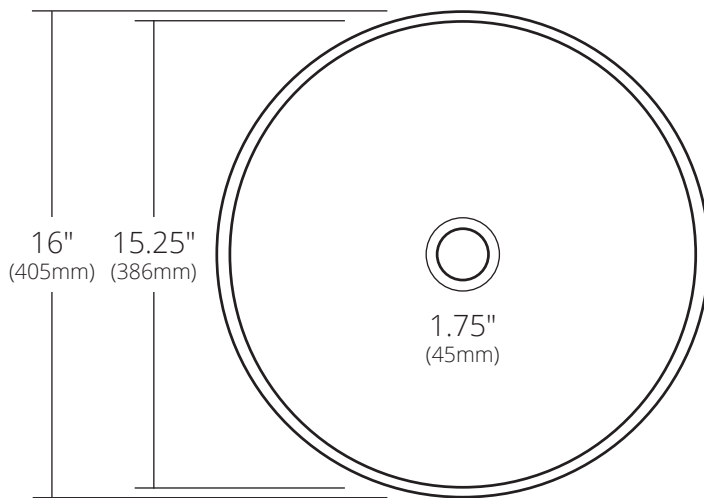

PRODUCT DETAILS

- 16" x 4.5" OD (405mm x 114mm)
- 15.25" x 4" ID (386mm x 99mm)
- 1.75" (45mm) drain opening
- Fireclay with genuine precious metal glaze
- Protected with exclusive, custom formulation sealer for ultimate durability

INSTALLATION

- Vessel

COORDINATING PRODUCTS

- Drains: DR120, DR130, or DR150

STANDARDS COMPLIANCE

- UPC/cUPC compliant

IMPORTANT

Due to the handcrafted nature of this product, dimensions may vary up to 1/2" (13mm). We strongly recommend waiting for the actual product before making any installation cuts.

TOP VIEW

SIDE VIEW