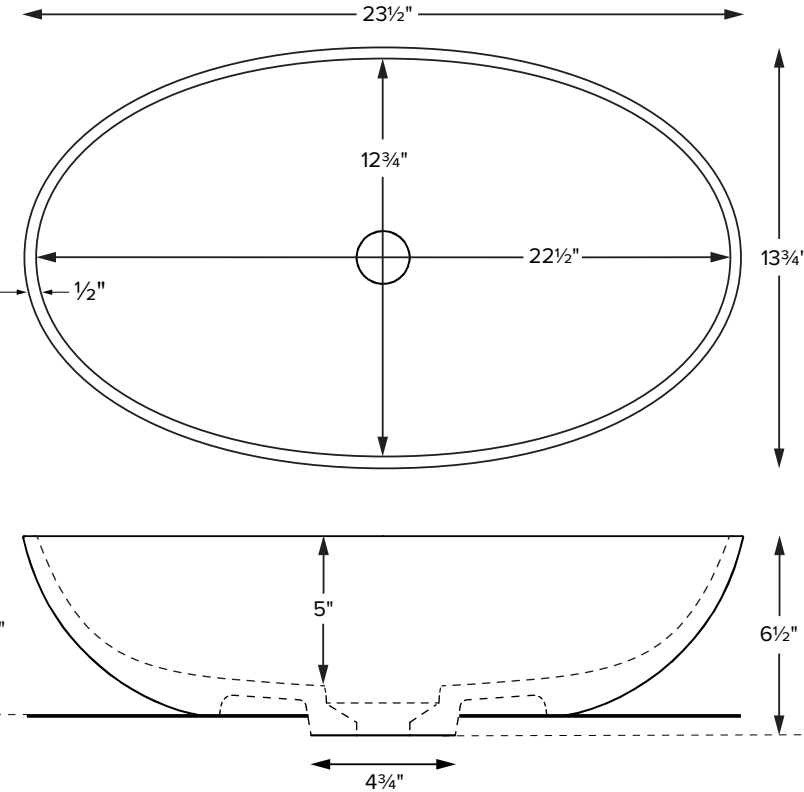

Monica

MODEL 603
23.5" x 13.75" x 6.5"
VESSEL STYLE
Mineral Composite
20 lbs / 9 kg

Base dimensions on counter top: 11 3/4" x 6 3/4"  
 Always measure sink on-site to ensure cut-out accuracy.

Sink Options and Pricing		
Part # and Description		
603	Gloss White	\$850
603M	Matte White, Exterior Only	\$1,150
603V	Matte Color, Exterior Only	\$1,400
Exterior Color/Finish		
<i>Must be ordered at time of purchase</i>		
White, matte finish (MWH)		
Gray, matte finish only (MGY)		
Black, matte finish only (MBK)		

**ORDERING AND INSTALLATION**

- 1.75" drain opening
- Accommodates 1.25" to 1.5" OD lavatory drain kit
- Not available with an overflow
- White drain cover included (check packaging carefully)
- One-piece construction
- Limited Lifetime Residential Product Warranty

• Before discarding packaging, check for accessories that may be inside.  
 • All product measurements are ±1/2".  
 • Specifications and configurations are subject to change without notice.  
 • Measurements herein supersede all others published prior to publication date below.