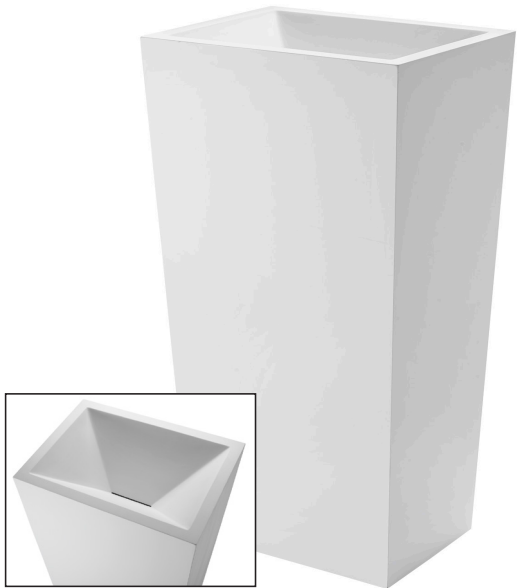

Boutique Collection Pedestal Sinks

Jaman

MODEL CVP830
20" x 14" x 36.5"
FREESTANDING PEDESTAL
SculptureStone®
270 lbs / 122 kg
Due to the handcrafted nature of this product, allow for a tolerance of up to ±1/2" for overall dimensions

ORDERING AND INSTALLATION

- Allow for a tolerance of up to ±1/2" for overall dimensions
- Slotted drain with ABS trough and chrome finish brass tailpiece
- Rear access opening for drain installation
- Faucet must be wall mounted
- One-piece construction
- Non-porous, stain-, mold- and mildew- resistant SculptureStone®
- Material is approximately 70% organic
- Five-Year Limited Residential Warranty