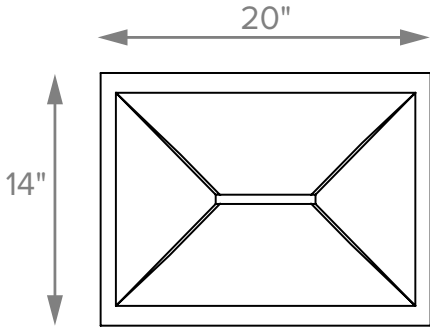

Boutique Collection Pedestal Sinks

Jaman

MODEL CVP830
20" x 14" x 36.5"
FREESTANDING PEDESTAL
SculptureStone®
270 lbs / 122 kg
Due to the handcrafted nature of this product, allow for a tolerance of up to ±1/2" for overall dimensions