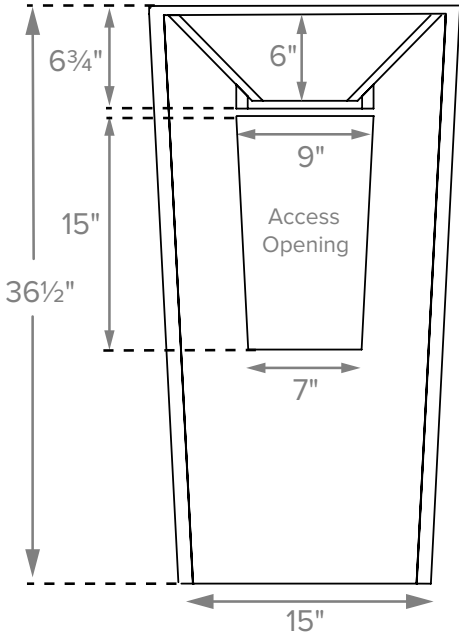

Boutique Collection Pedestal Sinks

Jaman

MODEL CVP830
20" x 14" x 36.5"
FREESTANDING PEDESTAL
SculptureStone®
270 lbs / 122 kg
Due to the handcrafted nature of this product, allow for a tolerance of up to ±1/2" for overall dimensions

ORDERING AND INSTALLATION

- Allow for a tolerance of up to ±1/2" for overall dimensions
- Slotted drain with ABS trough and chrome finish brass tailpiece
- Rear access opening for drain installation
- Faucet must be wall mounted
- One-piece construction
- Non-porous, stain-, mold- and mildew- resistant SculptureStone®
- Material is approximately 70% organic
- Five-Year Limited Residential Warranty

- Check for accessories before discarding packaging.
- All product measurements are ±1/2".
- Specifications and configurations are subject to change without notice.
- Measurements herein supersede all others published prior to publication date below.