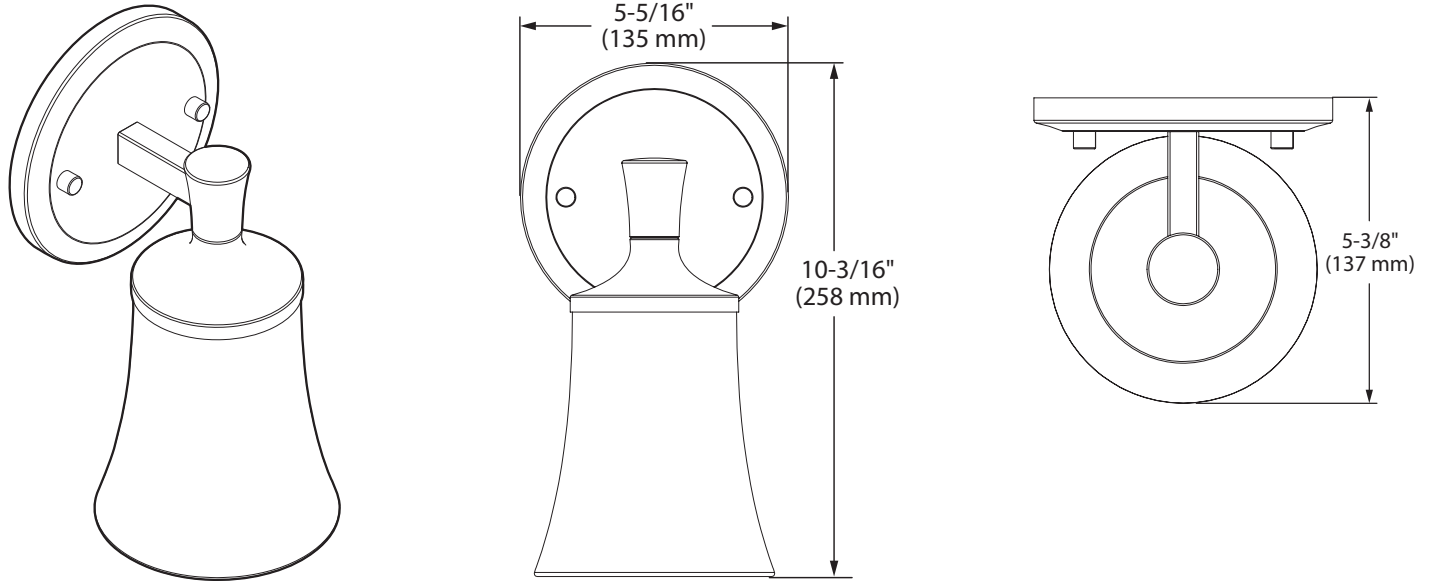

### 1-Globe Light Fixture

#### Dimensions: