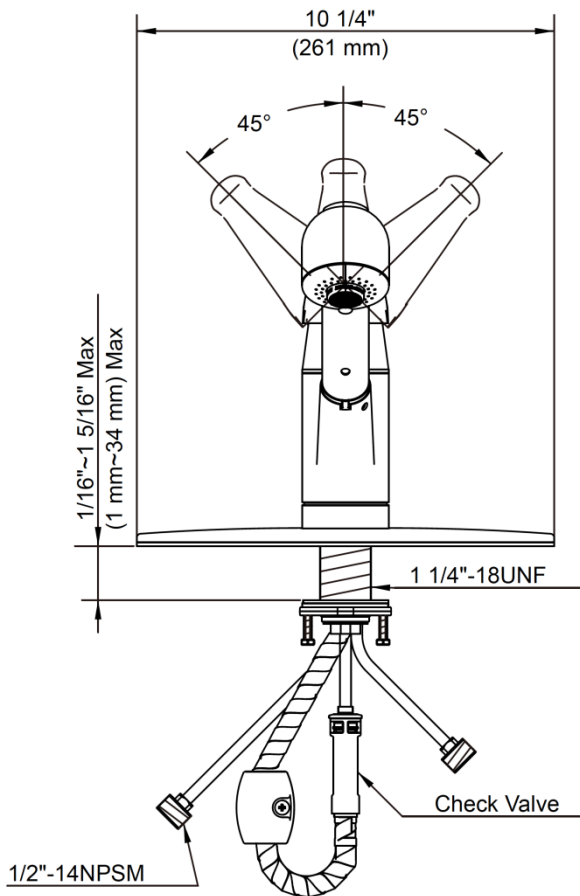

Contact your sales representative for more information or visit our website at mainlinecollection.com

Revised 9/2/2018