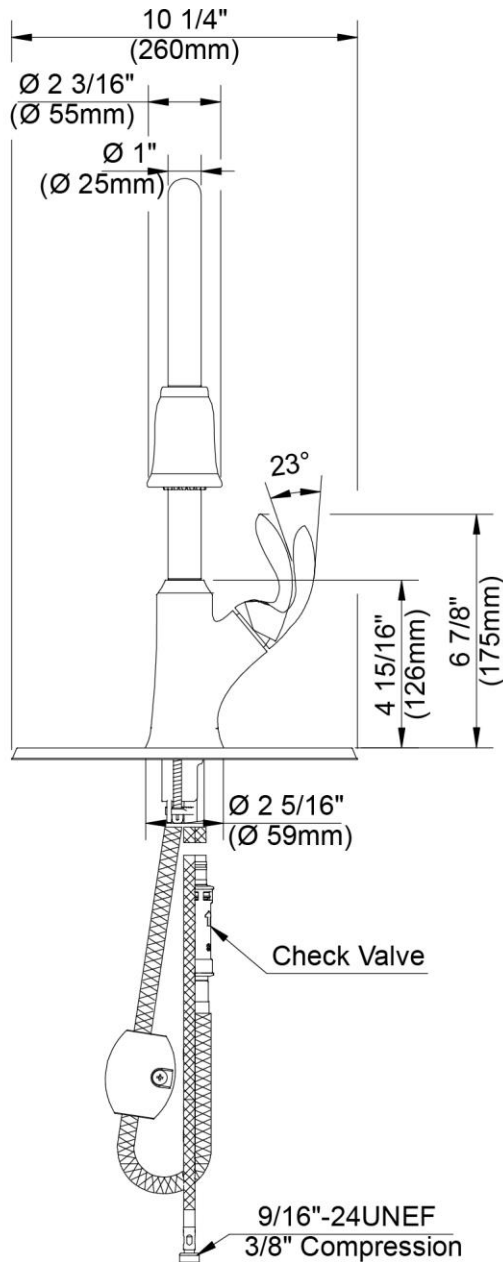

Pull-down Kitchen Faucet

Robinet de cuisine à bec arroseur
Grifo extraíble de cocina

Product Specifications

MAINLINE
Elite Series

Tremé

**TR137G-CP
TR137G-BN
TR137G-ORB**

Contact your sales representative for more information or visit our website at mainlinecollection.com