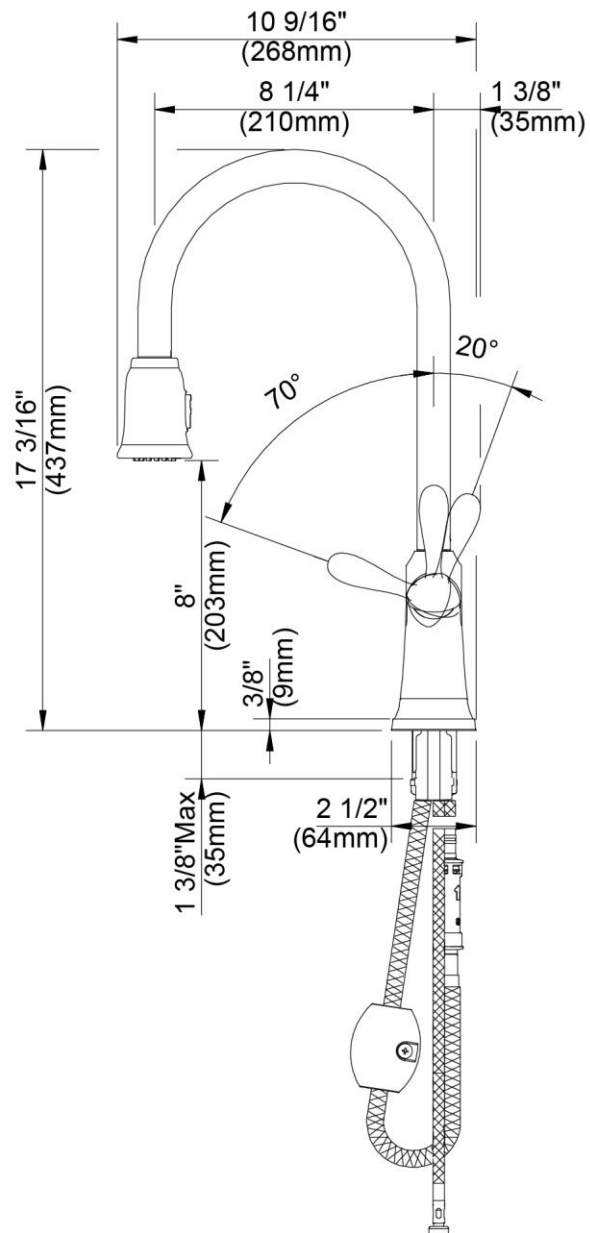

Pull-down Kitchen Faucet

Robinet de cuisine à bec arroseur
Grifo extraíble de cocina

Product Specifications

MAINLINE
Elite Series

Tremé

**TR137G-CP
TR137G-BN
TR137G-ORB**

Contact your sales representative for more information or visit our website at mainlinecollection.com