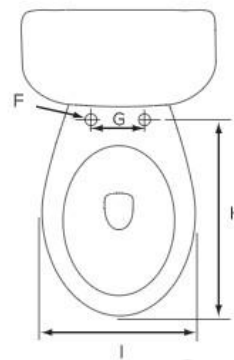

# Lynx 1.6 Elongated, Two-Piece, Comfortable Height (ADA), 12" Left-Hand Flush

### Features

- Grade A Vitreous China
- ADA Compliant, 17" Height
- 2" Fully Glazed Trapway
- Siphon Jet Action Flushing
- Low Water Consumption of 1.6 GPF
- Color Matched Tank Lever
- Available in White or Biscuit
- 12" Rough-In
- Mainline Toilet Seat Sold Separately

### Certifications

- IAPMO cUPC
- ASME A112.19.2
- ADAANSI A117.1
- 1000g MaP Rating

**MLS031-027**

**MLS012-008**

Bowl	Tank	A	B	C	D	E	F	G	H	I
MLS10008	MLS10012	29-1/3"	32-5/8"	12"	17"	17"	1/2"	5-1/2"	18-1/2"	14"
MLS10027	MLS10031									

# Lyra 1.6 Designer Series Elongated, Two-Piece, ADA, 12" Left-Hand Flush with Fluid Master 400A Ballcock