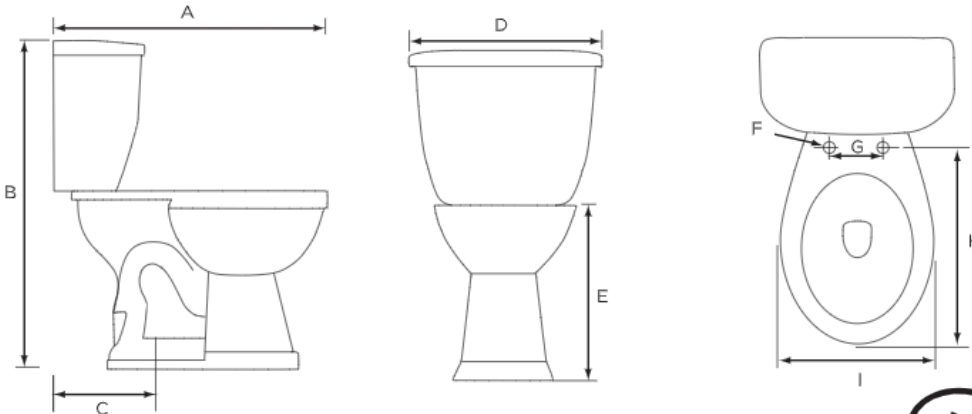

Bowl	Tank	A	B	C	D	E	F	G	H	I
MLS10008	MLS10013	29-1/3"	31-1/4"	12"	17"	18"	1/2"	5-1/2"	18-1/2"	14"

All dimensions listed are nominal. Mainline® reserves the right to make product and material changes at any time without notice.

Contact your sales representative for more information or visit our website at mainlinecollection.com