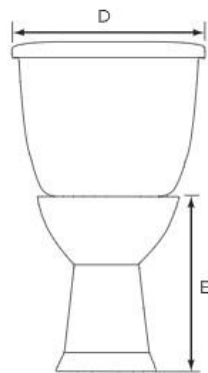

# Lynx 1.6 Elongated, Two-Piece, Comfortable Height (ADA), 12" Left-Hand Flush

### Features

- Grade A Vitreous China
- ADA Compliant, 17" Height
- 2" Fully Glazed Trapway
- Siphon Jet Action Flushing
- Low Water Consumption of 1.6 GPF
- Color Matched Tank Lever
- Available in White or Biscuit
- 12" Rough-In
- Mainline Toilet Seat Sold Separately

### Certifications

- IAPMO cUPC
- ASME A112.19.2
- ADAANSI A117.1
- 1000g MaP Rating

**MLS031-027**

**MLS012-008**

Bowl	Tank	A	B	C	D	E	F	G	H	I
MLS10008	MLS10012	29-1/3"	32-5/8"	12"	17"	17"	1/2"	5-1/2"	18-1/2"	14"
MLS10027	MLS10031									

# Lyra 1.6 Designer Series Elongated, Two-Piece, ADA, 12" Left-Hand Flush with Fluid Master 400A Ballcock