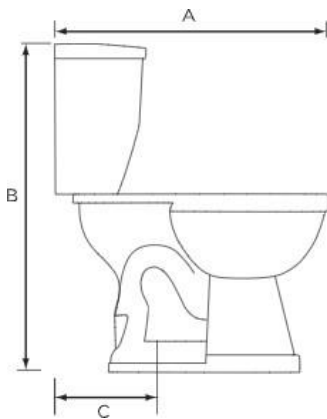

Bowl	Tank	A	B	C	D	E	F	G	H	I
MLS10008	MLS10012	29-1/3"	32-5/8"	12"	17"	17"	1/2"	5-1/2"	18-1/2"	14"
MLS10027	MLS10031									

All dimensions listed are nominal. Mainline® reserves the right to make product and material changes at any time without notice.

Contact your sales representative for more information or visit our website at mainlinecollection.com