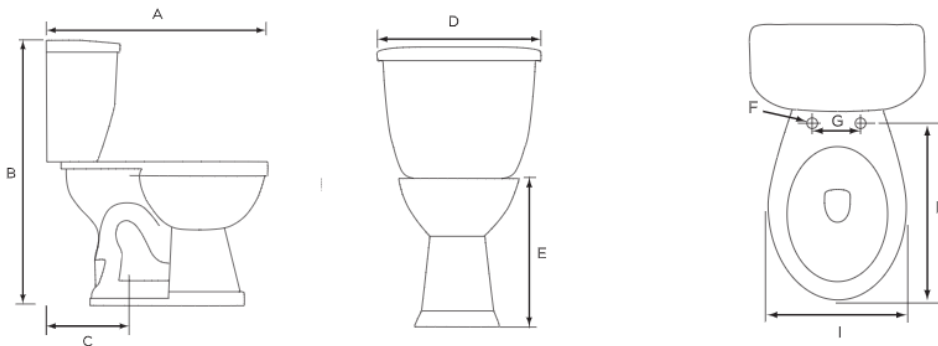

To Submit	Bowl	Tank	A	B	C	D	E	F	G	H	I
	MLS10415	MLS10039	28"	29-3/4"	12"	17"	15-1/2"	1/2"	5-1/2"	16-1/2"	14-1/2"

All dimensions listed are nominal. Mainline® reserves the right to make product and material changes at any time without notice.

Contact your sales representative for more information or visit our website at mainlinecollection.com

Revised 8/9/2021