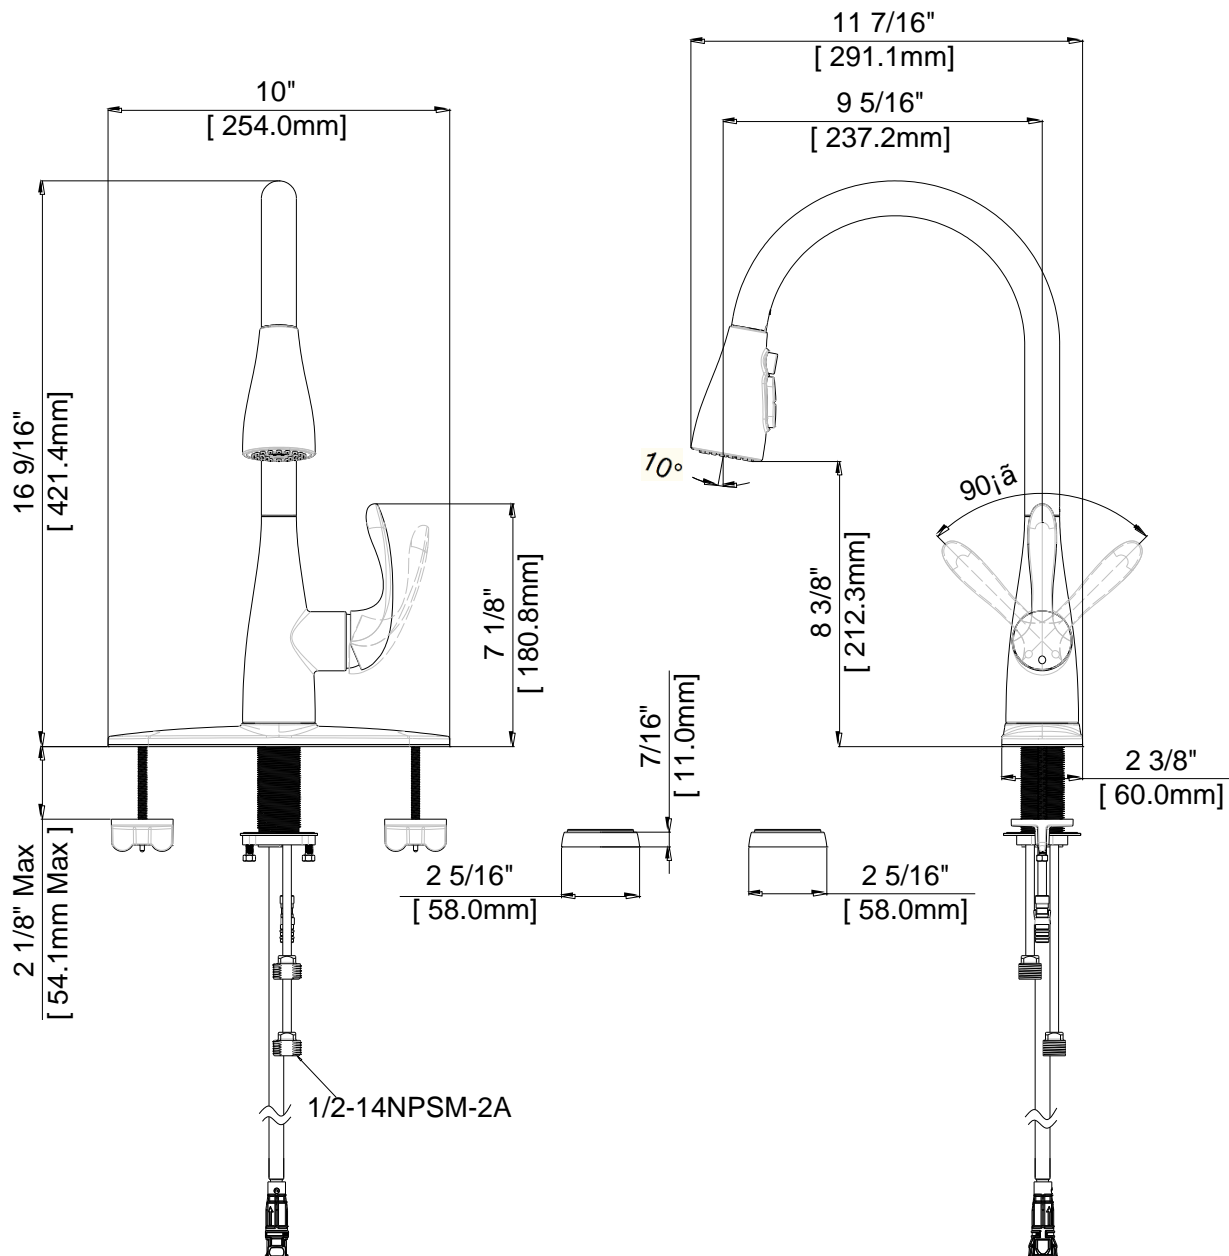

Pull-down Kitchen Faucet

Robinet de cuisine à bec arroseur
Grifo extraíble de cocina

Product Specifications

MAINLINE®

Lisburn™

LB137F3-CP
LB137F3-BN
LB137F3-ORB

Contact your sales representative for more information or visit our website at mainlinecollection.com

Revised 11/29/2022