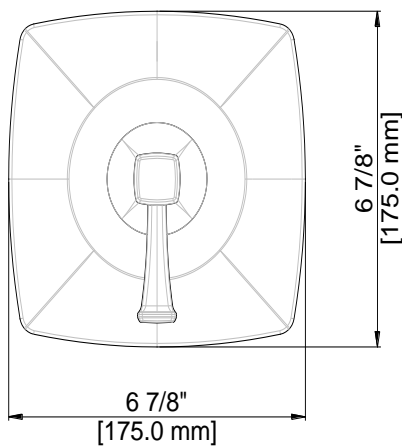

# Shower Only Trim

Garniture de douche seulement  
Pieza exterior para ducha

Product Specifications

LUXART®

Poydras®

PO511TOV-CP  
PO511TOV-BN  
PO511TOV-ORB  
PO511TOV-PN

Contact your sales representative for more information or visit our website at [luxartcollection.com](http://luxartcollection.com)