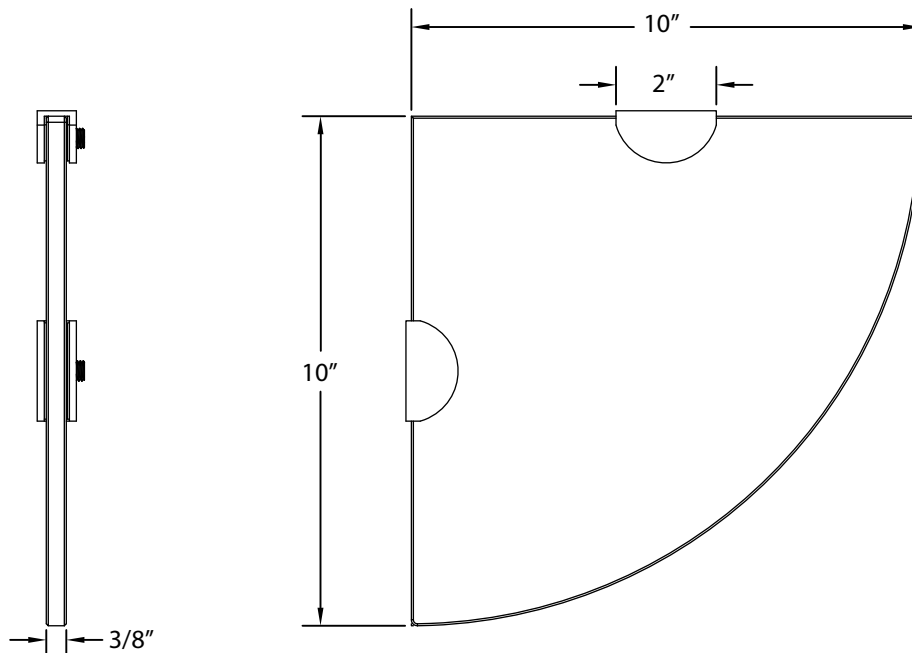

## 10" x 10" GLASS CORNER SHELF

Model #: LXSS1010-BLM

Overall Dimensions: 10" x 10" x 3/8"

Sturdy thick glass corner shelf  
for additional shower storage

3/8" tempered glass

Beveled edge

2 Brass wall mounting brackets  
in Matte Black finish

4 screws included to install brackets  
on wall or surface

Easy installation

Can be installed over existing tile  
or Smart Surround Wall Systems

All dimensions are subject to change and variation without notice.