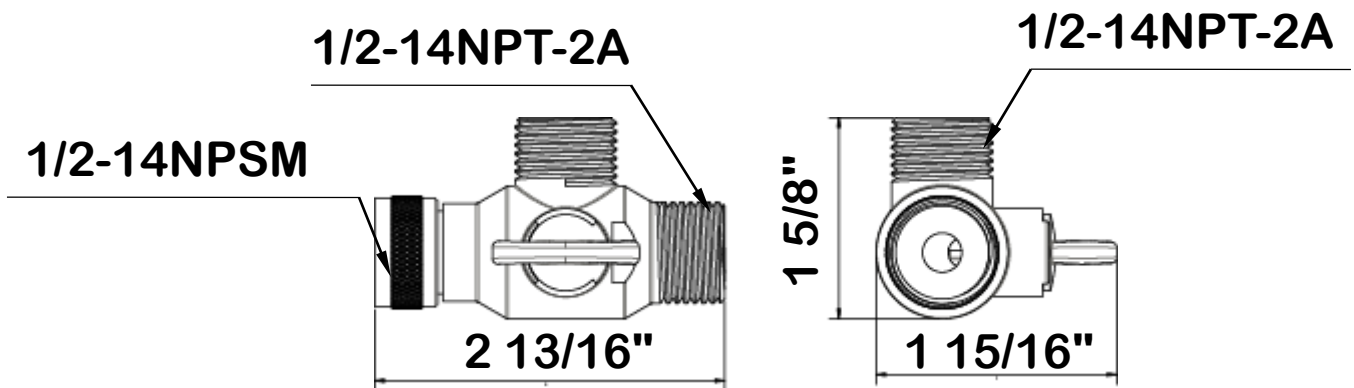

# Shower Head

Pomme de douche  
Ducha

Product Specifications

LUXART®

LSSADIV-CP  
LSSADIV-BN  
LSSADIV-ORB  
LSSADIV-BLM  
LSSADIV-PBB

Contact your sales representative for more information or visit our website at [luxartcollection.com](http://luxartcollection.com)